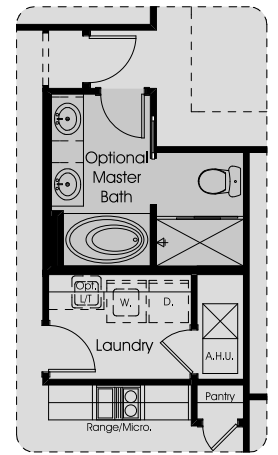

# 1786 ADELPHI

Settler's Collection

3

2.5

2

DRAFT

1st FLOOR A/C:	1786
2nd FLOOR A/C:	N/A
TOTAL A/C:	1786
COVERED PORCHES:	178
GARAGES:	450
TOTAL COVERED:	2414

Optional Master Bathroom

Optional Home Office i.l.o. Bedroom 3

In the interest of continuous improvement, and to meet the changing market conditions, the builder reserves the right to modify the plans, specifications, and products without notice or obligation. Square footage shown is an estimate and may vary. Depictions of homes and features are artist and designer conceptions. Landscape, interior surfaces, and finishes may be decorator suggestions that are not included in purchase price. This ad contains general information about the community and is not an offer for the purchase of a new home.