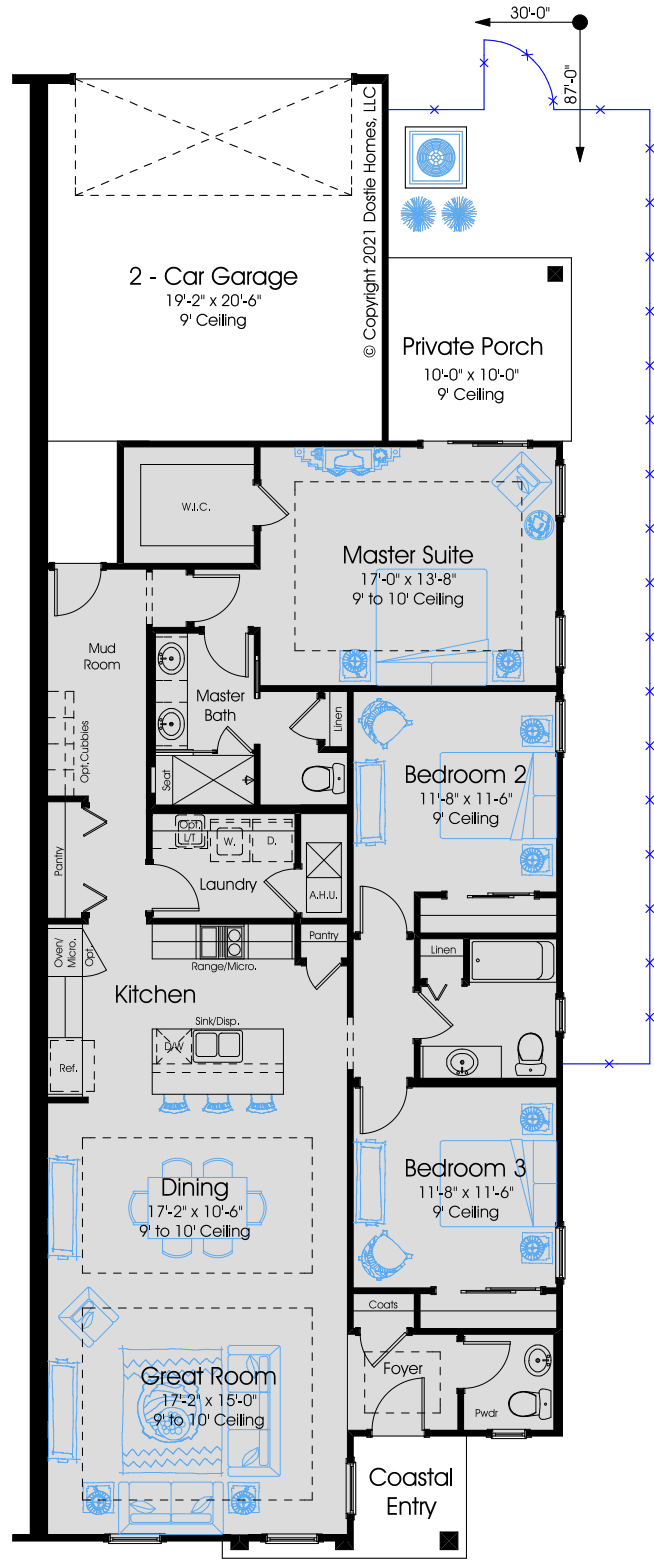

# 1786 ADELPHI

Settler's Collection

3

2.5

2

DRAFT

1st FLOOR A/C:	1786
2nd FLOOR A/C:	N/A
TOTAL A/C:	1786
COVERED PORCHES:	178
GARAGES:	450
TOTAL COVERED:	2414

Optional Master Bathroom

Optional Home Office i.l.o. Bedroom 3

In the interest of continuous improvement, and to meet the changing market conditions, the builder reserves the right to modify the plans, specifications, and products without notice or obligation. Square footage shown is an estimate and may vary. Depictions of homes and features are artist and designer conceptions. Landscape, interior surfaces, and finishes may be decorator suggestions that are not included in purchase price. This ad contains general information about the community and is not an offer for the purchase of a new home.