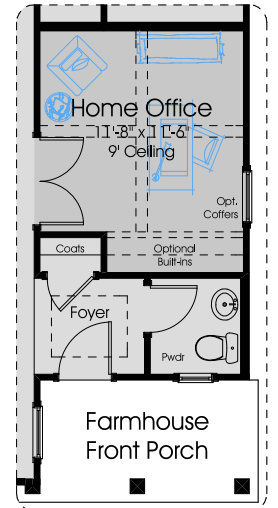

# 1786 ADELPHI

Settler's Collection

3

2.5

2

DRAFT

1st FLOOR A/C:	1786
2nd FLOOR A/C:	N/A
TOTAL A/C:	1786
COVERED PORCHES:	178
GARAGES:	450
TOTAL COVERED:	2414

Optional Master Bathroom

Optional Home Office i.l.o. Bedroom 3

In the interest of continuous improvement, and to meet the changing market conditions, the builder reserves the right to modify the plans, specifications, and products without notice or obligation. Square footage shown is an estimate and may vary. Depictions of homes and features are artist and designer conceptions. Landscape, interior surfaces, and finishes may be decorator suggestions that are not included in purchase price. This ad contains general information about the community and is not an offer for the purchase of a new home.