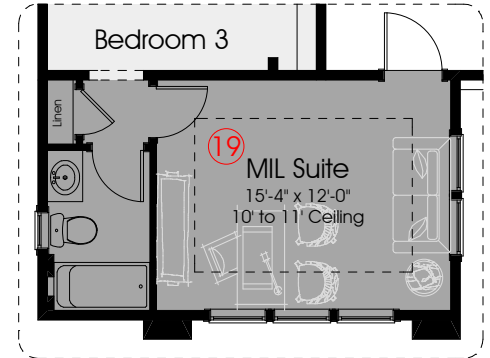

2522 Pre-Planned Options

Optional Windows i.l.o. Slider

Optional Grill Porch and Pool Bath
(Add 60 Sq. Ft. of A/C Space and 160 Sq. Ft. of Covered Lanai)

Optional Shower i.l.o. Tub

Optional Master Bath

Optional MIL Suite and Full Bath 4
i.l.o. 1-Car Garage
(Adds 278 Sq. Ft. of A/C Space)

Options Shown:

- 1) Optional Fireplace
- 2) Optional Built-ins
- 3) Optional 2 Beams at Gathering Room
- 4) Optional 3 Beams at Kitchen
- 5) Optional Plumbing, Electrical and Venting for Future Outdoor Kitchen on Lanai
- 6) Optional Door at Master Bath
- 7) Optional Seat at Shower
- 8) Optional Shower i.l.o. Tub
- 9) Optional Pre-Plumb L/T at Laundry Room
- 10) Optional Cabinets at Laundry Room
- 11) Optional Built-in L/T at Laundry Room
- 12) Optional Double Interior French Doors
- 13) Optional Master Bath
- 14) Optional Wetbar at Gathering Room
- 15) Optional Drybar at Gathering Room
- 16) Optional Grilling Porch and Pool Bath
- 17) Optional Bedroom 4 i.l.o. Flex Room
- 18) Optional Bath 3 i.l.o. Powder Room
- 19) Optional MIL Suite with Full Bath 4 i.l.o. 1-Car Garage
- 20) Optional Kitchenette at MIL Suite
- 21) Optional 1-Car Garage w/ MIL Suite
- 22) Optional (2) Windows i.l.o. Sliding Glass Door

Optional Bedroom 4 i.l.o. Flex Room
Optional Bath 3 i.l.o. Powder Room

Optional MIL Suite and Bath 4
and Optional 1-Car Garage
(Adds 278 Sq. Ft. of A/C Space)
(No Changes to 1-Car Garage)

In the interest of continuous improvement, and to meet the changing market conditions, the builder reserves the right to modify the plans, specifications and products without notice or obligation. Square footage shown is an estimate and may vary. Depictions of homes and features are artist and designer conceptions. Landscape, interior surfaces and finishes may be decorator suggestions that are not included in purchase price. This ad contains general information about the community and is not an offer for the purchase of a new home.