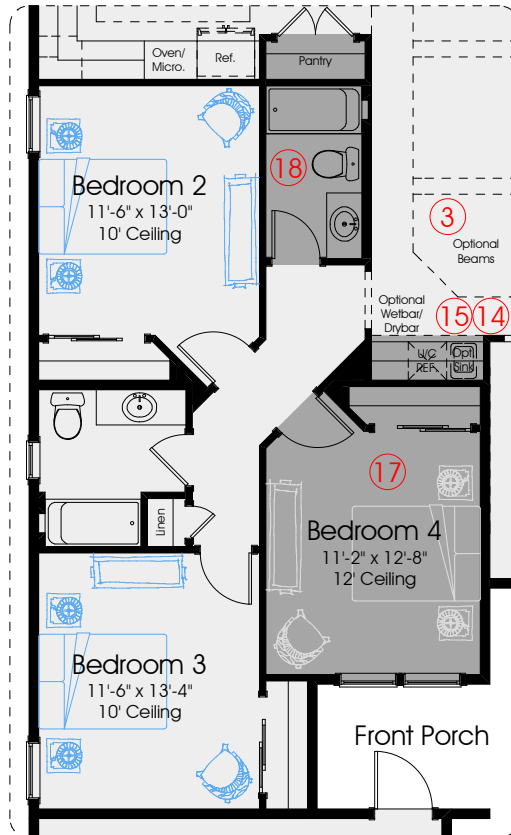

2522 Pre-Planned Options

Optional Windows i.l.o. Slider

Optional Grill Porch and Pool Bath
(Add 60 Sq. Ft. of A/C Space and 160 Sq. Ft. of Covered Lanai)

Optional Shower i.l.o. Tub

Optional Master Bath

Optional MIL Suite and Full Bath 4
i.l.o. 1-Car Garage
(Adds 278 Sq. Ft. of A/C Space)

Options Shown:

- 1) Optional Fireplace
- 2) Optional Built-ins
- 3) Optional 2 Beams at Gathering Room
- 4) Optional 3 Beams at Kitchen
- 5) Optional Plumbing, Electrical and Venting for Future Outdoor Kitchen on Lanai
- 6) Optional Door at Master Bath
- 7) Optional Seat at Shower
- 8) Optional Shower i.l.o. Tub
- 9) Optional Pre-Plumb L/T at Laundry Room
- 10) Optional Cabinets at Laundry Room
- 11) Optional Built-in L/T at Laundry Room
- 12) Optional Double Interior French Doors
- 13) Optional Master Bath
- 14) Optional Wetbar at Gathering Room
- 15) Optional Drybar at Gathering Room
- 16) Optional Grilling Porch and Pool Bath
- 17) Optional Bedroom 4 i.l.o. Flex Room
- 18) Optional Bath 3 i.l.o. Powder Room
- 19) Optional MIL Suite with Full Bath 4 i.l.o. 1-Car Garage
- 20) Optional Kitchenette at MIL Suite
- 21) Optional 1-Car Garage w/ MIL Suite
- 22) Optional (2) Windows i.l.o. Sliding Glass Door

Optional Bedroom 4 i.l.o. Flex Room
Optional Bath 3 i.l.o. Powder Room

Optional MIL Suite and Bath 4
and Optional 1-Car Garage
(Adds 278 Sq. Ft. of A/C Space)
(No Changes to 1-Car Garage)

In the interest of continuous improvement, and to meet the changing market conditions, the builder reserves the right to modify the plans, specifications and products without notice or obligation. Square footage shown is an estimate and may vary. Depictions of homes and features are artist and designer conceptions. Landscape, interior surfaces and finishes may be decorator suggestions that are not included in purchase price. This ad contains general information about the community and is not an offer for the purchase of a new home.