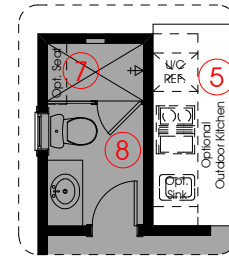

2522 Pre-Planned Options

Optional Windows i.l.o. Slider

Optional Grill Porch and Pool Bath
(Add 60 Sq. Ft. of A/C Space and 160 Sq. Ft. of Covered Lanai)

Optional Shower i.l.o. Tub

Optional Master Bath

Optional MIL Suite and Full Bath 4
i.l.o. 1-Car Garage
(Adds 278 Sq. Ft. of A/C Space)

Options Shown:

- 1) Optional Fireplace
- 2) Optional Built-ins
- 3) Optional 2 Beams at Gathering Room
- 4) Optional 3 Beams at Kitchen
- 5) Optional Plumbing, Electrical and Venting for Future Outdoor Kitchen on Lanai
- 6) Optional Door at Master Bath
- 7) Optional Seat at Shower
- 8) Optional Shower i.l.o. Tub
- 9) Optional Pre-Plumb L/T at Laundry Room
- 10) Optional Cabinets at Laundry Room
- 11) Optional Built-in L/T at Laundry Room
- 12) Optional Double Interior French Doors
- 13) Optional Master Bath
- 14) Optional Wetbar at Gathering Room
- 15) Optional Drybar at Gathering Room
- 16) Optional Grilling Porch and Pool Bath
- 17) Optional Bedroom 4 i.l.o. Flex Room
- 18) Optional Bath 3 i.l.o. Powder Room
- 19) Optional MIL Suite with Full Bath 4 i.l.o. 1-Car Garage
- 20) Optional Kitchenette at MIL Suite
- 21) Optional 1-Car Garage w/ MIL Suite
- 22) Optional (2) Windows i.l.o. Sliding Glass Door

Optional Bedroom 4 i.l.o. Flex Room
Optional Bath 3 i.l.o. Powder Room

Optional MIL Suite and Bath 4
and Optional 1-Car Garage
(Adds 278 Sq. Ft. of A/C Space)
(No Changes to 1-Car Garage)

In the interest of continuous improvement, and to meet the changing market conditions, the builder reserves the right to modify the plans, specifications and products without notice or obligation. Square footage shown is an estimate and may vary. Depictions of homes and features are artist and designer conceptions. Landscape, interior surfaces and finishes may be decorator suggestions that are not included in purchase price. This ad contains general information about the community and is not an offer for the purchase of a new home.