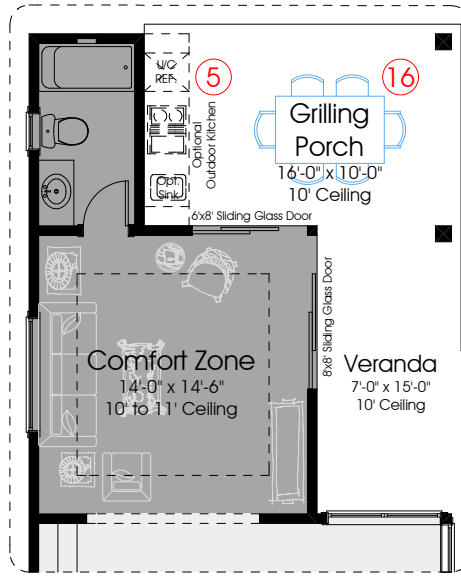

2522 Pre-Planned Options

Optional Windows i.l.o. Slider

Optional Grill Porch and Pool Bath
(Add 60 Sq. Ft. of A/C Space and 160 Sq. Ft. of Covered Lanai)

Optional Shower i.l.o. Tub

Optional Master Bath

Optional MIL Suite and Full Bath 4
i.l.o. 1-Car Garage
(Adds 278 Sq. Ft. of A/C Space)

Options Shown:

- 1) Optional Fireplace
- 2) Optional Built-ins
- 3) Optional 2 Beams at Gathering Room
- 4) Optional 3 Beams at Kitchen
- 5) Optional Plumbing, Electrical and Venting for Future Outdoor Kitchen on Lanai
- 6) Optional Door at Master Bath
- 7) Optional Seat at Shower
- 8) Optional Shower i.l.o. Tub
- 9) Optional Pre-Plumb L/T at Laundry Room
- 10) Optional Cabinets at Laundry Room
- 11) Optional Built-in L/T at Laundry Room
- 12) Optional Double Interior French Doors
- 13) Optional Master Bath
- 14) Optional Wetbar at Gathering Room
- 15) Optional Drybar at Gathering Room
- 16) Optional Grilling Porch and Pool Bath
- 17) Optional Bedroom 4 i.l.o. Flex Room
- 18) Optional Bath 3 i.l.o. Powder Room
- 19) Optional MIL Suite with Full Bath 4 i.l.o. 1-Car Garage
- 20) Optional Kitchenette at MIL Suite
- 21) Optional 1-Car Garage w/ MIL Suite
- 22) Optional (2) Windows i.l.o. Sliding Glass Door

Optional Bedroom 4 i.l.o. Flex Room
Optional Bath 3 i.l.o. Powder Room

Optional MIL Suite and Bath 4
and Optional 1-Car Garage
(Adds 278 Sq. Ft. of A/C Space)
(No Changes to 1-Car Garage)

In the interest of continuous improvement, and to meet the changing market conditions, the builder reserves the right to modify the plans, specifications and products without notice or obligation. Square footage shown is an estimate and may vary. Depictions of homes and features are artist and designer conceptions. Landscape, interior surfaces and finishes may be decorator suggestions that are not included in purchase price. This ad contains general information about the community and is not an offer for the purchase of a new home.