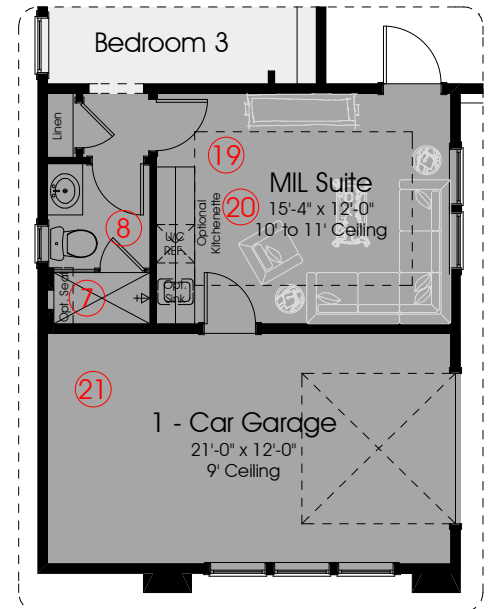

2522 Pre-Planned Options

Optional Windows i.l.o. Slider

Optional Grill Porch and Pool Bath
(Add 60 Sq. Ft. of A/C Space and 160 Sq. Ft. of Covered Lanai)

Optional Shower i.l.o. Tub

Optional Master Bath

Optional MIL Suite and Full Bath 4
i.l.o. 1-Car Garage
(Adds 278 Sq. Ft. of A/C Space)

Options Shown:

- 1) Optional Fireplace
- 2) Optional Built-ins
- 3) Optional 2 Beams at Gathering Room
- 4) Optional 3 Beams at Kitchen
- 5) Optional Plumbing, Electrical and Venting for Future Outdoor Kitchen on Lanai
- 6) Optional Door at Master Bath
- 7) Optional Seat at Shower
- 8) Optional Shower i.l.o. Tub
- 9) Optional Pre-Plumb L/T at Laundry Room
- 10) Optional Cabinets at Laundry Room
- 11) Optional Built-in L/T at Laundry Room
- 12) Optional Double Interior French Doors
- 13) Optional Master Bath
- 14) Optional Wetbar at Gathering Room
- 15) Optional Drybar at Gathering Room
- 16) Optional Grilling Porch and Pool Bath
- 17) Optional Bedroom 4 i.l.o. Flex Room
- 18) Optional Bath 3 i.l.o. Powder Room
- 19) Optional MIL Suite with Full Bath 4 i.l.o. 1-Car Garage
- 20) Optional Kitchenette at MIL Suite
- 21) Optional 1-Car Garage w/ MIL Suite
- 22) Optional (2) Windows i.l.o. Sliding Glass Door

Optional Bedroom 4 i.l.o. Flex Room
Optional Bath 3 i.l.o. Powder Room

Optional MIL Suite and Bath 4
and Optional 1-Car Garage
(Adds 278 Sq. Ft. of A/C Space)
(No Changes to 1-Car Garage)

In the interest of continuous improvement, and to meet the changing market conditions, the builder reserves the right to modify the plans, specifications and products without notice or obligation. Square footage shown is an estimate and may vary. Depictions of homes and features are artist and designer conceptions. Landscape, interior surfaces and finishes may be decorator suggestions that are not included in purchase price. This ad contains general information about the community and is not an offer for the purchase of a new home.