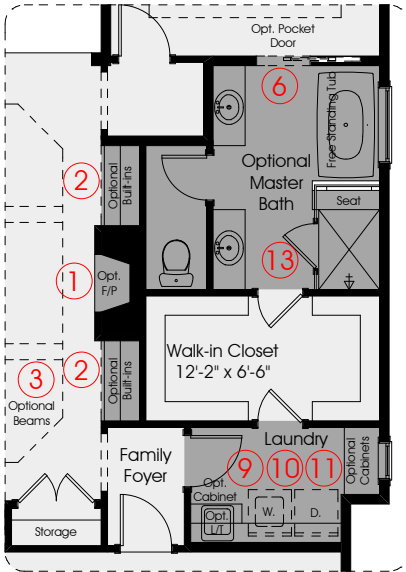

2522 Pre-Planned Options

Optional Windows i.l.o. Slider

Optional Grill Porch and Pool Bath
(Add 60 Sq. Ft. of A/C Space and 160 Sq. Ft. of Covered Lanai)

Optional Shower i.l.o. Tub

Optional Master Bath

Optional MIL Suite and Full Bath 4
i.l.o. 1-Car Garage
(Adds 278 Sq. Ft. of A/C Space)

Options Shown:

- 1) Optional Fireplace
- 2) Optional Built-ins
- 3) Optional 2 Beams at Gathering Room
- 4) Optional 3 Beams at Kitchen
- 5) Optional Plumbing, Electrical and Venting for Future Outdoor Kitchen on Lanai
- 6) Optional Door at Master Bath
- 7) Optional Seat at Shower
- 8) Optional Shower i.l.o. Tub
- 9) Optional Pre-Plumb L/T at Laundry Room
- 10) Optional Cabinets at Laundry Room
- 11) Optional Built-in L/T at Laundry Room
- 12) Optional Double Interior French Doors
- 13) Optional Master Bath
- 14) Optional Wetbar at Gathering Room
- 15) Optional Drybar at Gathering Room
- 16) Optional Grilling Porch and Pool Bath
- 17) Optional Bedroom 4 i.l.o. Flex Room
- 18) Optional Bath 3 i.l.o. Powder Room
- 19) Optional MIL Suite with Full Bath 4 i.l.o. 1-Car Garage
- 20) Optional Kitchenette at MIL Suite
- 21) Optional 1-Car Garage w/ MIL Suite
- 22) Optional (2) Windows i.l.o. Sliding Glass Door

Optional Bedroom 4 i.l.o. Flex Room
Optional Bath 3 i.l.o. Powder Room

Optional MIL Suite and Bath 4
and Optional 1-Car Garage
(Adds 278 Sq. Ft. of A/C Space)
(No Changes to 1-Car Garage)

In the interest of continuous improvement, and to meet the changing market conditions, the builder reserves the right to modify the plans, specifications and products without notice or obligation. Square footage shown is an estimate and may vary. Depictions of homes and features are artist and designer conceptions. Landscape, interior surfaces and finishes may be decorator suggestions that are not included in purchase price. This ad contains general information about the community and is not an offer for the purchase of a new home.