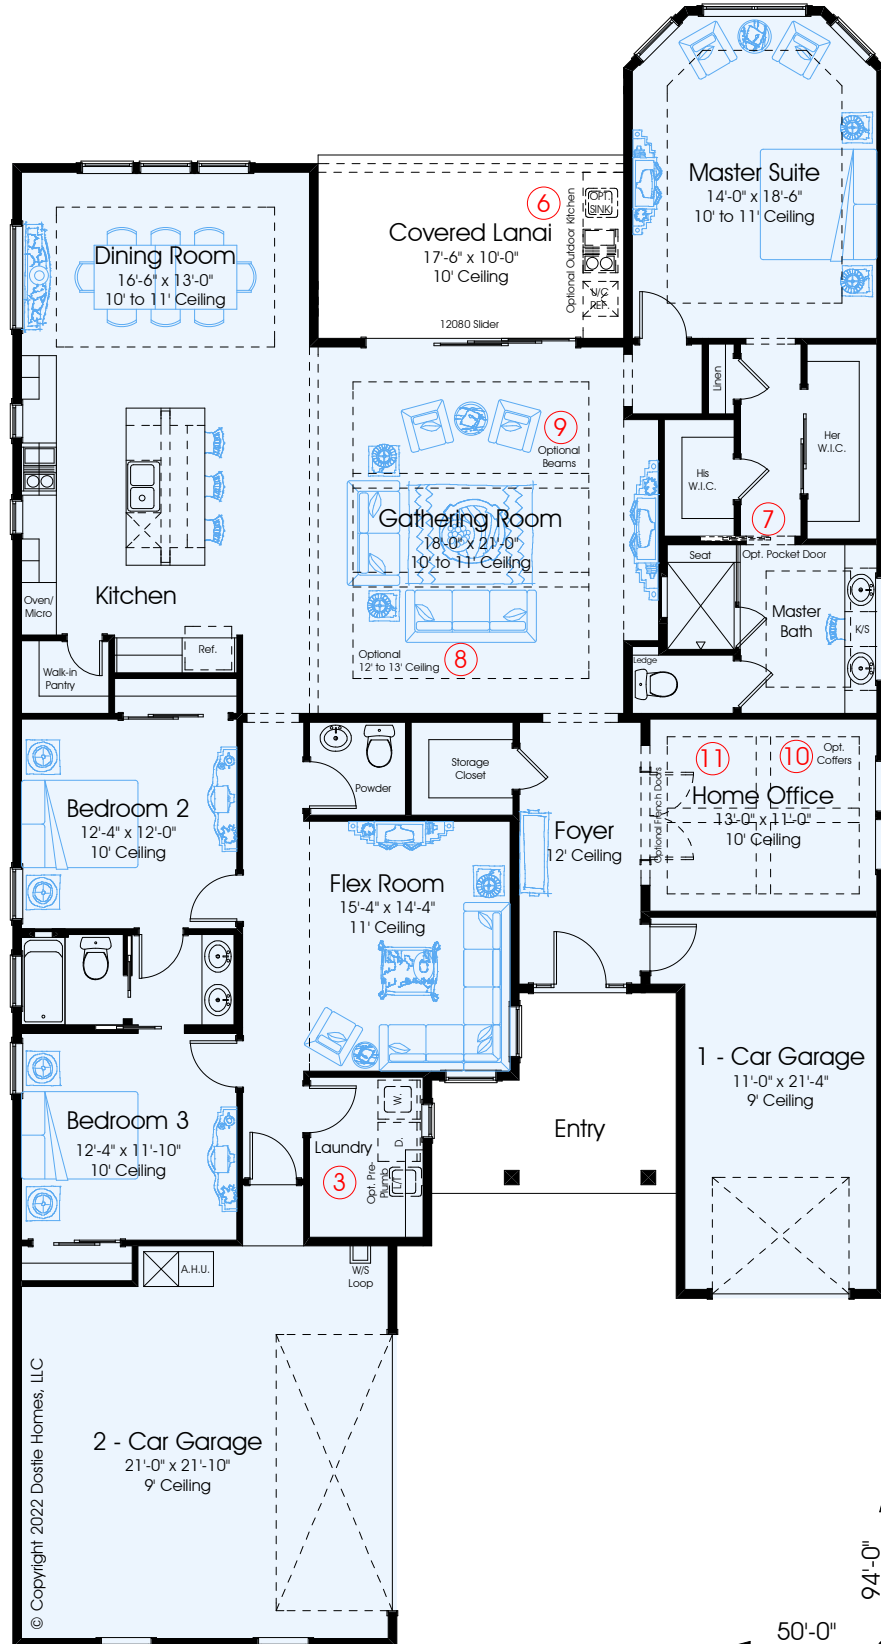

# ACADIA 2642

3

2.5

3

DRAFT

In the interest of continuous improvement, and to meet the changing market conditions, the builder reserves the right to modify the plans, specifications and products without notice or obligation. Square footage shown is an estimate and may vary. Depictions of homes and features are artist and designer conceptions. Landscape, interior surfaces and finishes may be decorator suggestions that are not included in purchase price. This ad contains general information about the community and is not an offer for the purchase of a new home.

1st FLOOR A/C:	2642
2nd FLOOR A/C:	N/A
TOTAL A/C:	2642
COVERED PORCHES:	304
GARAGES:	770
TOTAL COVERED:	3716

First Floor Plan - Seaside

ACADIA (Acadia National Park - Bar Harbor, ME)  
Includes 47,000 acres of Atlantic coast recreation area primarily on Maine's Mount Desert Island.