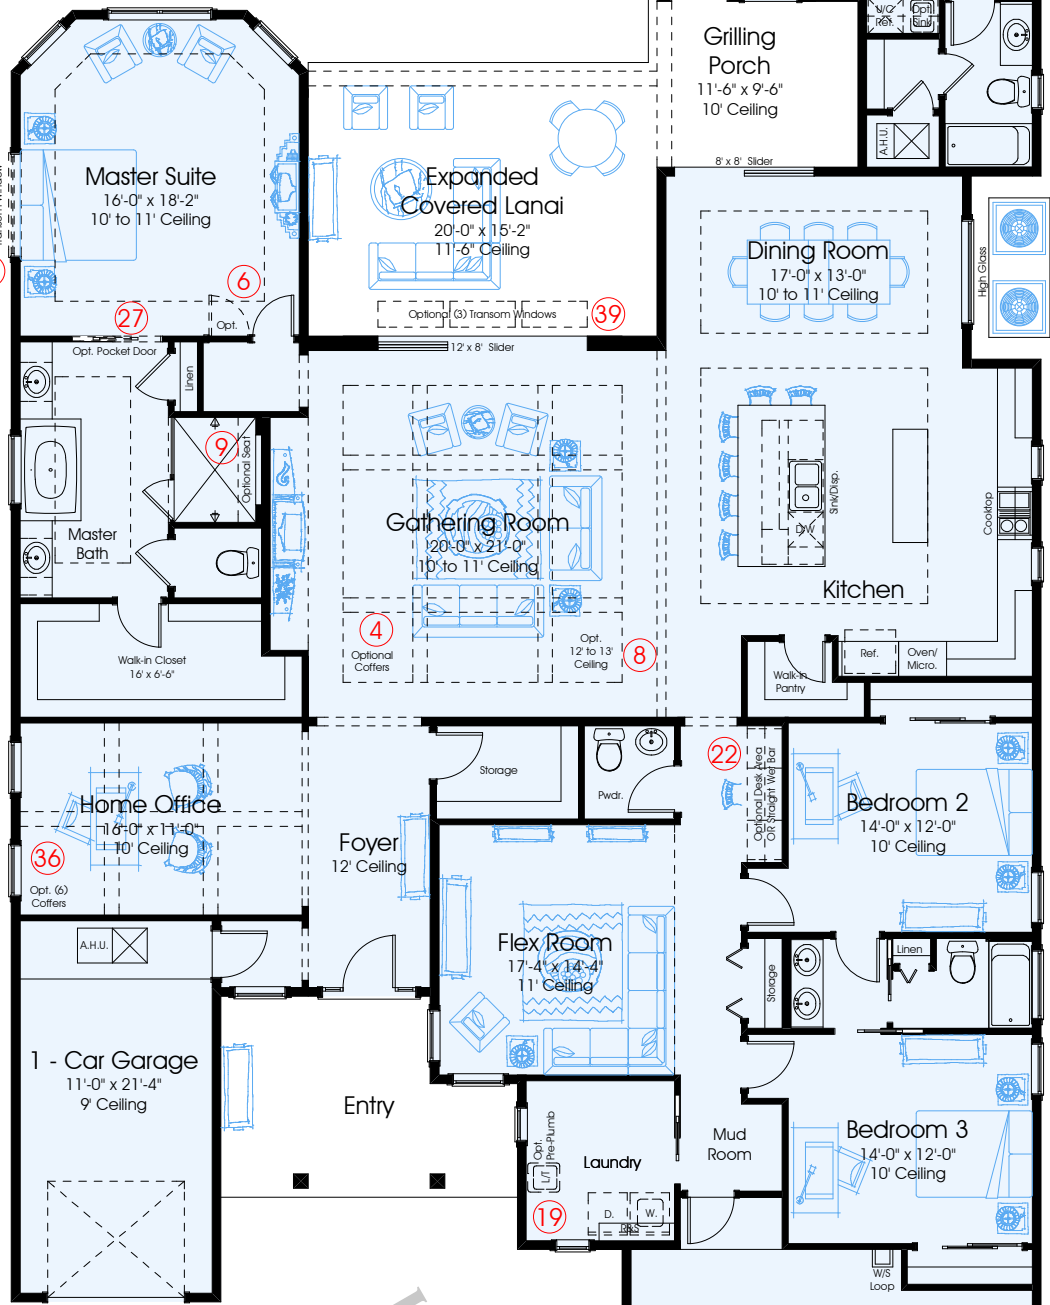

Floor Plan - Coastal

DRAFT

1st FLOOR A/C:	3490
2nd FLOOR A/C:	N/A
TOTAL A/C:	3490
COVERED PORCHES:	635
GARAGES:	800
TOTAL COVERED:	4925

© Copyright 2022 Dostie Homes, LLC

"GRAND" ACADIA (Acadia National Park - Bar Harbor, ME)
Includes 47,000 acres of Atlantic coast recreation area primarily on Maine's Mount Desert Island.