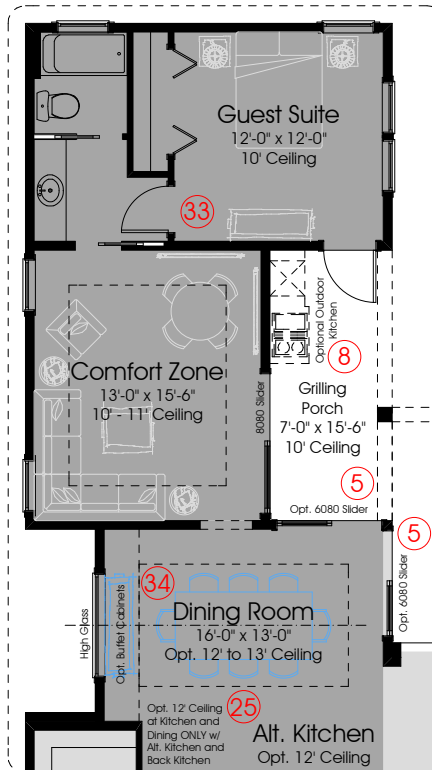

3205 Pre-Planned Options

Optional Cabana w/Full Bath - Adds 131 Sq. Ft.
(Includes 101 Sq. Ft. Grilling Porch and Cov. Veranda)

Optional Comfort Zone and Guest Suite w/Full Bath - 245 Sq. Ft.

Alternate Master Bath w/ Wet Suite

Optional Master Bath

Optional Bedroom 4 and Full Bath i.l.o. Flex Room and Storage Closet

HIGHLIGHTS:

Featuring a fragile dune ecosystem, the park is a habitat for many species of threatened endangered sea turtles.