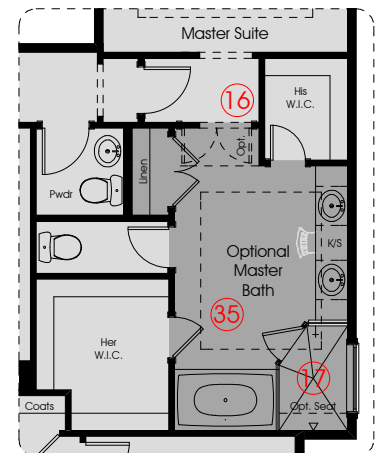

3205 Pre-Planned Options

Optional Cabana w/Full Bath - Adds 131 Sq. Ft.
(Includes 101 Sq. Ft. Grilling Porch and Cov. Veranda)

Optional Comfort Zone and Guest Suite w/Full Bath - 245 Sq. Ft.

Alternate Master Bath w/ Wet Suite

Optional Master Bath

Optional Bedroom 4 and Full Bath i.l.o. Flex Room and Storage Closet

HIGHLIGHTS:

Featuring a fragile dune ecosystem, the park is a habitat for many species of threatened endangered sea turtles.