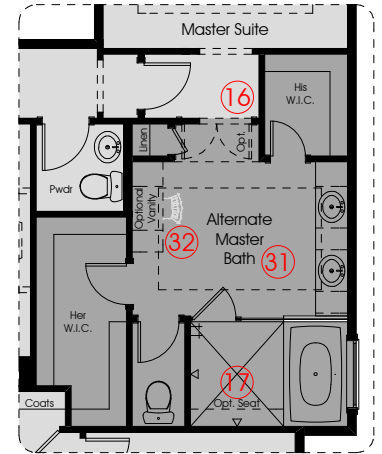

3205 Pre-Planned Options

Optional Cabana w/Full Bath - Adds 131 Sq. Ft.
(Includes 101 Sq. Ft. Grilling Porch and Cov. Veranda)

Optional Comfort Zone and Guest Suite w/Full Bath - 245 Sq. Ft.

Alternate Master Bath w/ Wet Suite

Optional Master Bath

Optional Bedroom 4 and Full Bath i.l.o. Flex Room and Storage Closet

HIGHLIGHTS:

Featuring a fragile dune ecosystem, the park is a habitat for many species of threatened endangered sea turtles.