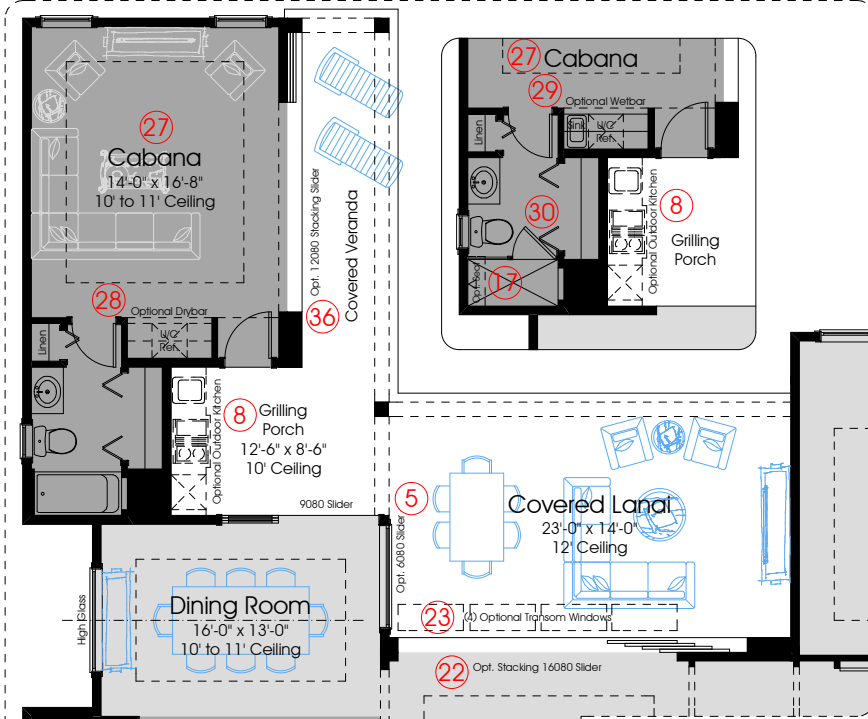

3205 Pre-Planned Options

Optional Cabana w/Full Bath - Adds 131 Sq. Ft.
(Includes 101 Sq. Ft. Grilling Porch and Cov. Veranda)

Optional Comfort Zone and Guest Suite w/Full Bath - 245 Sq. Ft.

Alternate Master Bath w/ Wet Suite

Optional Master Bath

Optional Bedroom 4 and Full Bath i.l.o. Flex Room and Storage Closet

HIGHLIGHTS:

Featuring a fragile dune ecosystem, the park is a habitat for many species of threatened endangered sea turtles.