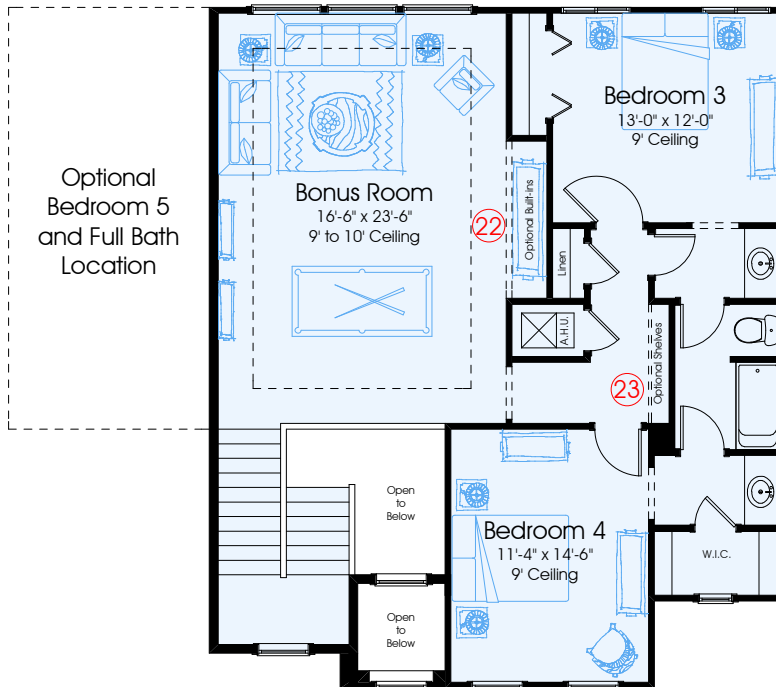

# 3448 Pre-Planned Options

Optional Bedroom 5 and Full Bath  
(Adds 278 Sq. Ft. of A/C Space)

Second Floor Plan - Intracoastal

Optional Comfort Zone i.l.o. Guest Suite