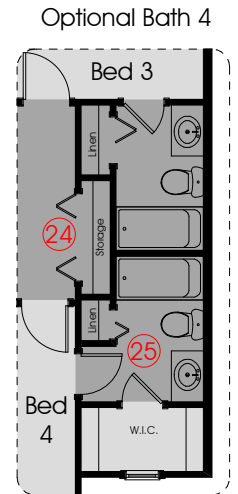

# 3448 Pre-Planned Options

Optional Bedroom 5 and Full Bath  
(Adds 278 Sq. Ft. of A/C Space)

Second Floor Plan - Intracoastal

Optional Comfort Zone i.l.o. Guest Suite