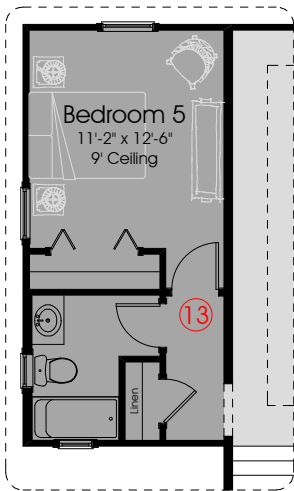

# 3448 Pre-Planned Options

Optional Bedroom 5 and Full Bath  
(Adds 278 Sq. Ft. of A/C Space)

Second Floor Plan - Intracoastal

Optional Comfort Zone i.l.o. Guest Suite