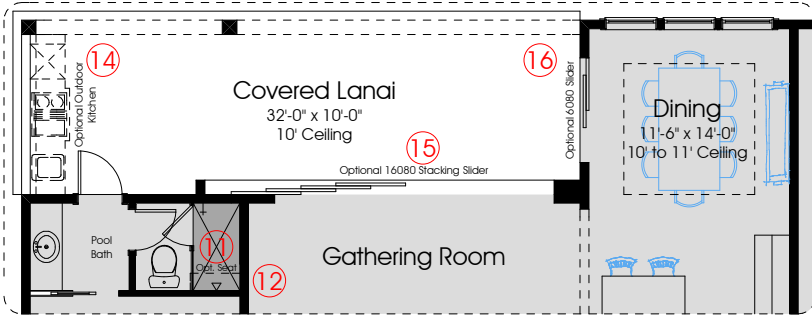

# 3448 Pre-Planned Options

Optional Bedroom 5 and Full Bath  
(Adds 278 Sq. Ft. of A/C Space)

Second Floor Plan - Intracoastal

Optional Comfort Zone i.l.o. Guest Suite