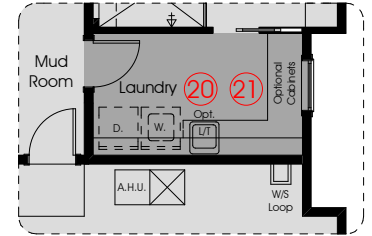

# 3448 Pre-Planned Options

Optional Bedroom 5 and Full Bath  
(Adds 278 Sq. Ft. of A/C Space)

Second Floor Plan - Intracoastal

Optional Comfort Zone i.l.o. Guest Suite