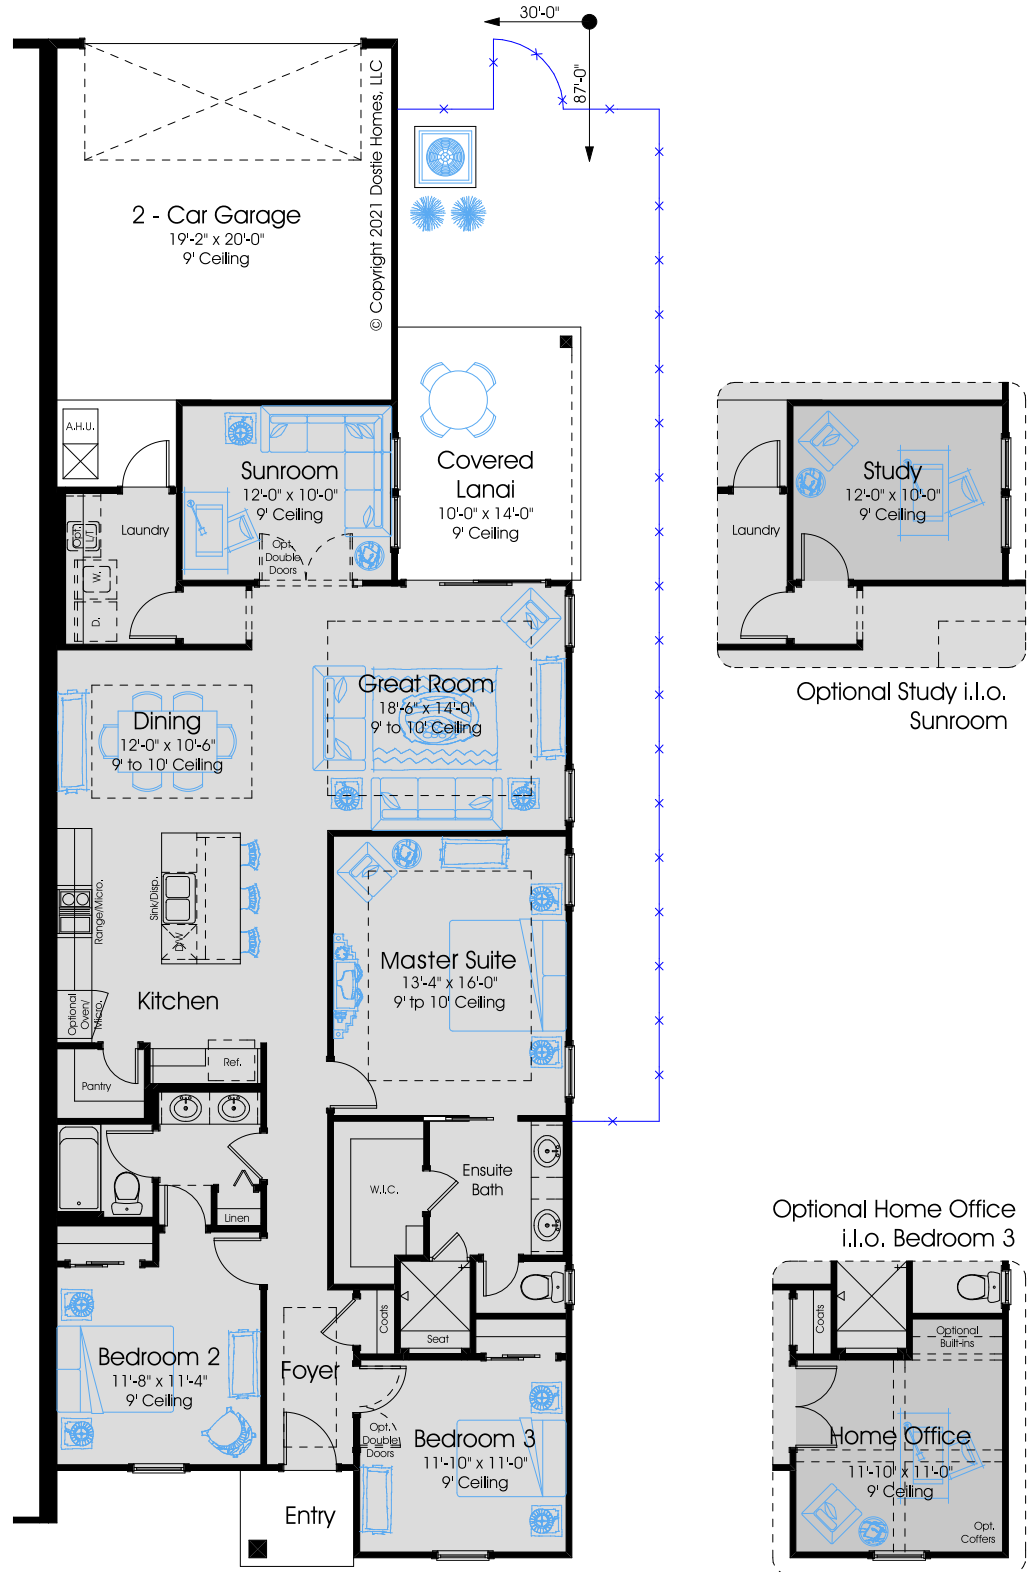

1762 NOVELLO

Settler's Collection

3

2

2

DRAFT

| | |
|------------------|------|
| 1st FLOOR A/C: | 1762 |
| 2nd FLOOR A/C: | N/A |
| TOTAL A/C: | 1762 |
| COVERED PORCHES: | 170 |
| GARAGES: | 448 |
| TOTAL COVERED: | 2380 |

First Floor Plan

In the interest of continuous improvement, and to meet the changing market conditions, the builder reserves the right to modify the plans, specifications, and products without notice or obligation. Square footage shown is an estimate and may vary. Depictions of homes and features are artist and designer conceptions. Landscape, interior surfaces, and finishes may be decorator suggestions that are not included in purchase price. This ad contains general information about the community and is not an offer for the purchase of a new home.