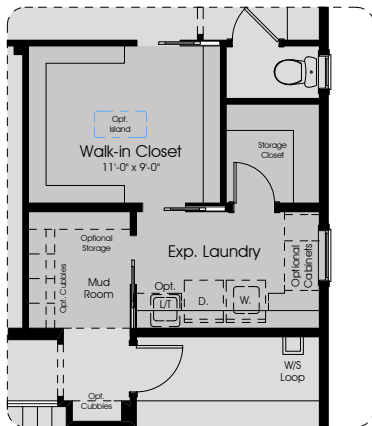

# 3145 Pre-Planned Options

DRAFT

Opt. Exp. Laundry and Mudroom w/ Fireplace

Opt. Exp. Laundry and Mudroom w/ Storage Closet

Optional Guest Suite i.l.o. Flex Room

Second Floor Plan

**HIGHLIGHTS:**

At over 20,000 feet high, Denali is North America's tallest peak. Tundra, forests and glaciers blanket the landscape.