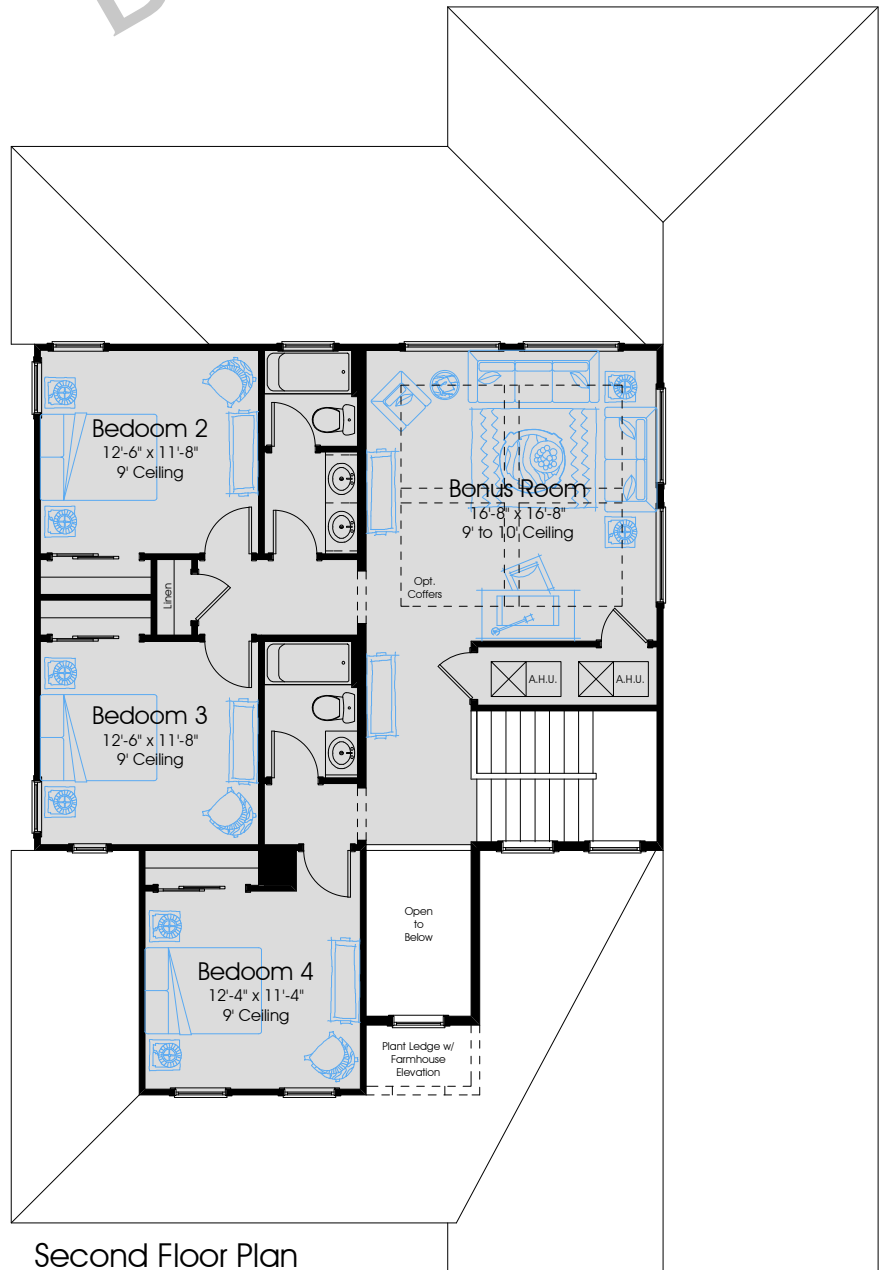

# 3145 Pre-Planned Options

DRAFT

Opt. Exp. Laundry and Mudroom w/ Fireplace

Opt. Exp. Laundry and Mudroom w/ Storage Closet

Optional Guest Suite i.l.o. Flex Room

Second Floor Plan

**HIGHLIGHTS:**

At over 20,000 feet high, Denali is North America's tallest peak. Tundra, forests and glaciers blanket the landscape.