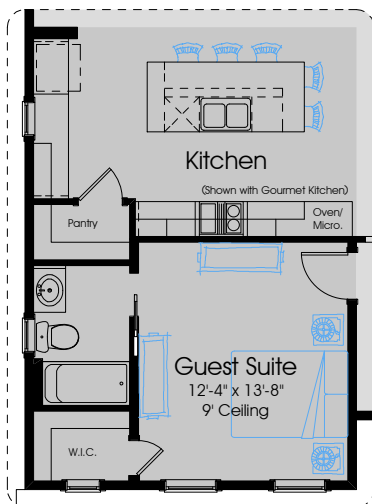

# 3145 Pre-Planned Options

DRAFT

Opt. Exp. Laundry and Mudroom w/ Fireplace

Opt. Exp. Laundry and Mudroom w/ Storage Closet

Optional Guest Suite i.l.o. Flex Room

Second Floor Plan

**HIGHLIGHTS:**

At over 20,000 feet high, Denali is North America's tallest peak. Tundra, forests and glaciers blanket the landscape.