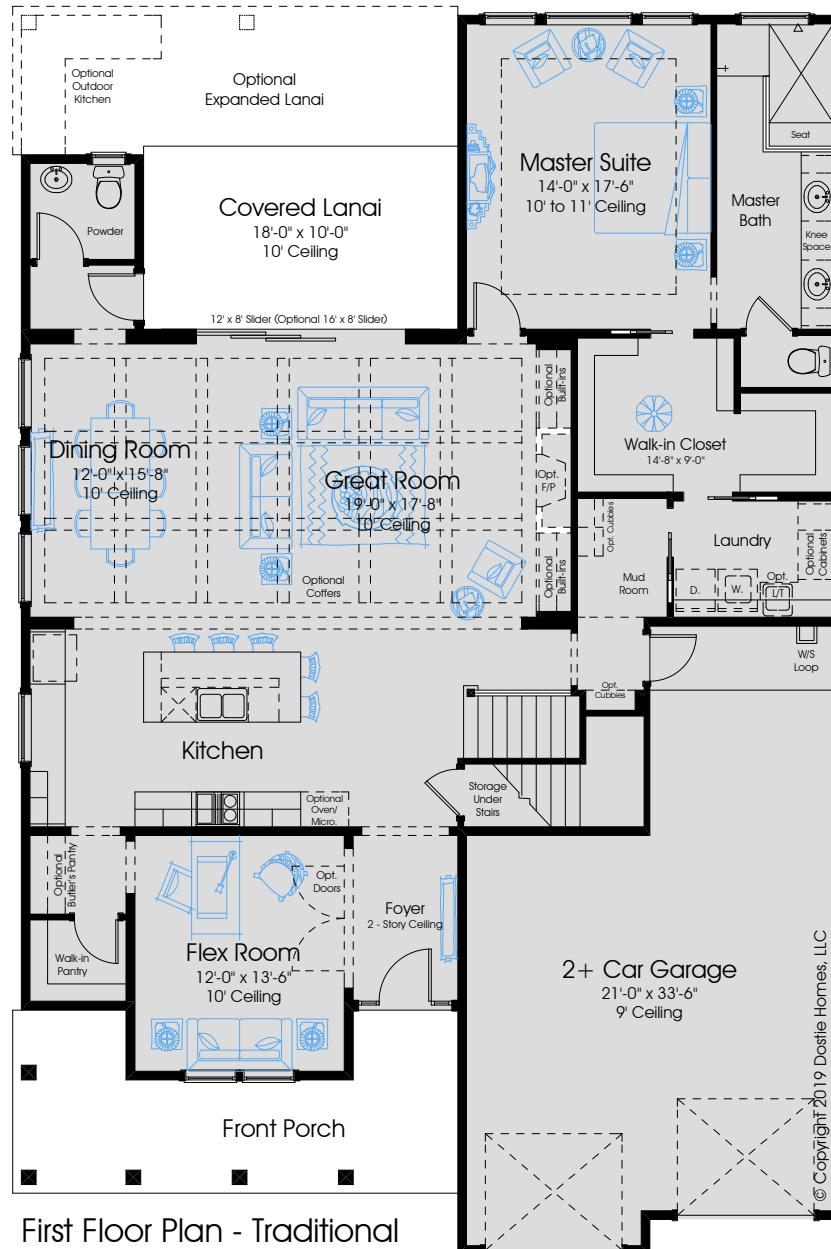

Heritage Collection

4

3.5

2.5

DRAFT

First Floor Plan - Traditional

1st FLOOR A/C:	2004
2nd FLOOR A/C:	1141
TOTAL A/C:	3145
COVERED PORCHES:	378
GARAGES:	663
TOTAL COVERED:	4156