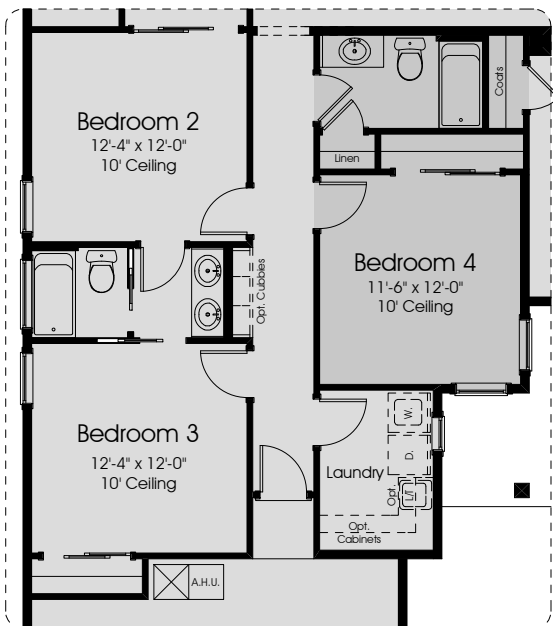

Optional Cabana and Grilling Porch w/Pool Bath (adds 322 of A/C Sq. Ft.)

Expanded Gourmet Kitchen

Optional Wetbar  
I.L.O. Storage Closet

Optional Master Bathroom

Optional Guest Suite w/Full Bath and Pool Bath (adds 420 of A/C Sq. Ft.)

Optional Bedroom 4 and Full Bath

Optional Bedroom 5 and Full Bath  
(to Home Office and a portion of 1-car garage)

Optional Guest Suite w/Pool Bath  
(adds 394 of A/C Sq. Ft.)

(Indicates option is shown in Model Home)