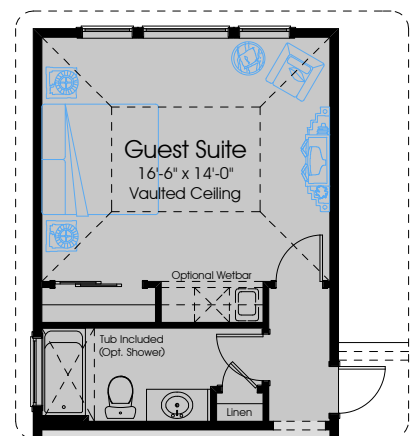

Optional Cabana and Grilling Porch w/Pool Bath (adds 322 of A/C Sq. Ft.)

Expanded Gourmet Kitchen

Optional Wetbar  
I.L.O. Storage Closet

Optional Master Bathroom

Optional Guest Suite w/Full Bath and Pool Bath (adds 420 of A/C Sq. Ft.)

Optional Bedroom 4 and Full Bath

Optional Bedroom 5 and Full Bath  
(to Home Office and a portion of 1-car garage)

Optional Guest Suite w/Pool Bath  
(adds 394 of A/C Sq. Ft.)

(Indicates option is shown in Model Home)