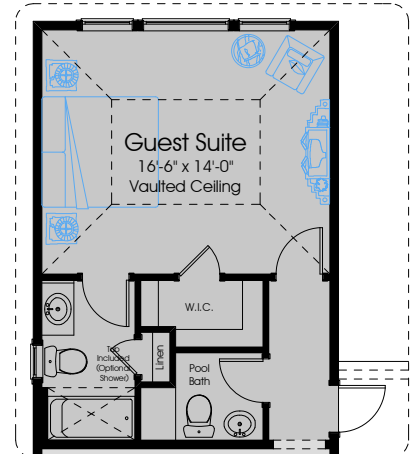

# 2642 Pre-Planned Options

Heritage Collection

Optional Expanded Covered Lanai and Optional Grilling Porch  
(Other options shown: Optional Windows and Optional Sliders at Dining Room, Optional 16' Slider at Gathering Room)

Optional Cabana and Grilling Porch w/Pool Bath (adds 322 of A/C Sq. Ft.)

Expanded Gourmet Kitchen

Optional Wetbar  
I.L.O. Storage Closet

Optional Master Bathroom

Optional Guest Suite w/Full Bath and Pool Bath (adds 420 of A/C Sq. Ft.)

Optional Bedroom 4 and Full Bath

Optional Bedroom 5 and Full Bath  
(to Home Office and a portion of 1-car garage)

Optional Guest Suite w/Pool Bath  
(adds 394 of A/C Sq. Ft.)

(Indicates option is shown in Model Home)