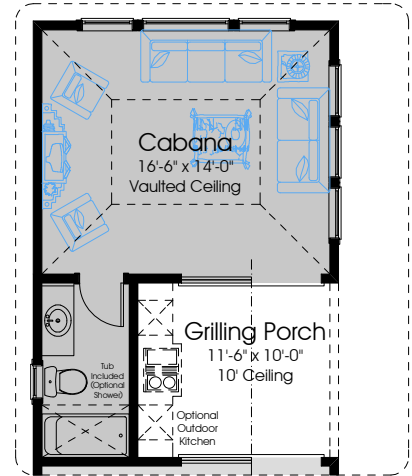

# 2642 Pre-Planned Options

Heritage Collection

Optional Expanded Covered Lanai and Optional Grilling Porch  
(Other options shown: Optional Windows and Optional Sliders at Dining Room, Optional 16' Slider at Gathering Room)

Optional Cabana and Grilling Porch w/Pool Bath (adds 322 of A/C Sq. Ft.)

Expanded Gourmet Kitchen

Optional Wetbar  
I.L.O. Storage Closet

Optional Master Bathroom

Optional Guest Suite w/Full Bath and Pool Bath (adds 420 of A/C Sq. Ft.)

Optional Bedroom 4 and Full Bath

Optional Bedroom 5 and Full Bath  
(to Home Office and a portion of 1-car garage)

Optional Guest Suite w/Pool Bath  
(adds 394 of A/C Sq. Ft.)

(Indicates option is shown in Model Home)