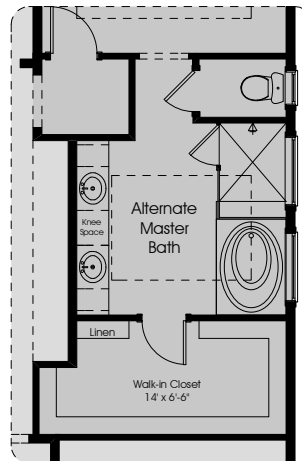

# 2642 Pre-Planned Options

Heritage Collection

Optional Expanded Covered Lanai and Optional Grilling Porch  
(Other options shown: Optional Windows and Optional Sliders at Dining Room, Optional 16' Slider at Gathering Room)

Optional Cabana and Grilling Porch w/Pool Bath (adds 322 of A/C Sq. Ft.)

Expanded Gourmet Kitchen

Optional Wetbar  
I.L.O. Storage Closet

Optional Master Bathroom

Optional Guest Suite w/Full Bath and Pool Bath (adds 420 of A/C Sq. Ft.)

Optional Bedroom 4 and Full Bath

Optional Bedroom 5 and Full Bath  
(to Home Office and a portion of 1-car garage)

Optional Guest Suite w/Pool Bath  
(adds 394 of A/C Sq. Ft.)

(Indicates option is shown in Model Home)