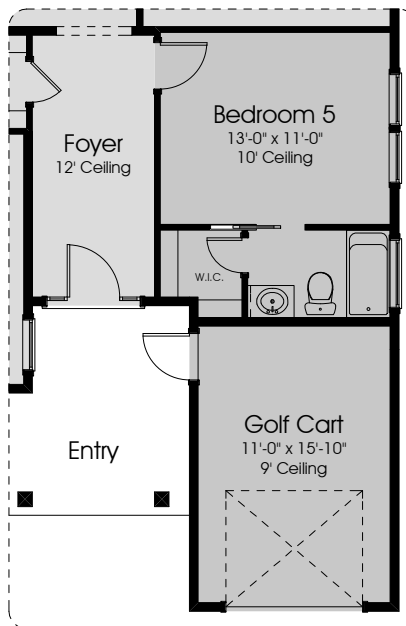

Optional Cabana and Grilling Porch w/Pool Bath (adds 322 of A/C Sq. Ft.)

Expanded Gourmet Kitchen

Optional Wetbar  
I.L.O. Storage Closet

Optional Master Bathroom

Optional Guest Suite w/Full Bath and Pool Bath (adds 420 of A/C Sq. Ft.)

Optional Bedroom 4 and Full Bath

Optional Bedroom 5 and Full Bath  
(to Home Office and a portion of 1-car garage)

Optional Guest Suite w/Pool Bath  
(adds 394 of A/C Sq. Ft.)

(Indicates option is shown in Model Home)