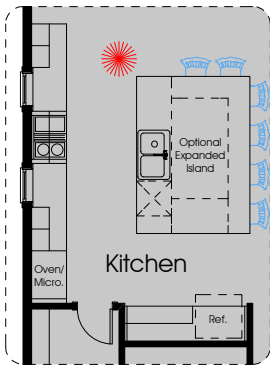

# 2642 Pre-Planned Options

Heritage Collection

Optional Expanded Covered Lanai and Optional Grilling Porch  
(Other options shown: Optional Windows and Optional Sliders at Dining Room, Optional 16' Slider at Gathering Room)

Optional Cabana and Grilling Porch w/Pool Bath (adds 322 of A/C Sq. Ft.)

Expanded Gourmet Kitchen

Optional Wetbar  
I.L.O. Storage Closet

Optional Master Bathroom

Optional Guest Suite w/Full Bath and Pool Bath (adds 420 of A/C Sq. Ft.)