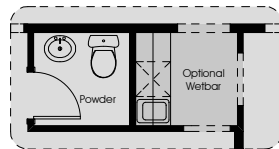

Optional Cabana and Grilling Porch w/Pool Bath (adds 322 of A/C Sq. Ft.)

Expanded Gourmet Kitchen

Optional Wetbar  
I.L.O. Storage Closet

Optional Master Bathroom

Optional Guest Suite w/Full Bath and Pool Bath (adds 420 of A/C Sq. Ft.)