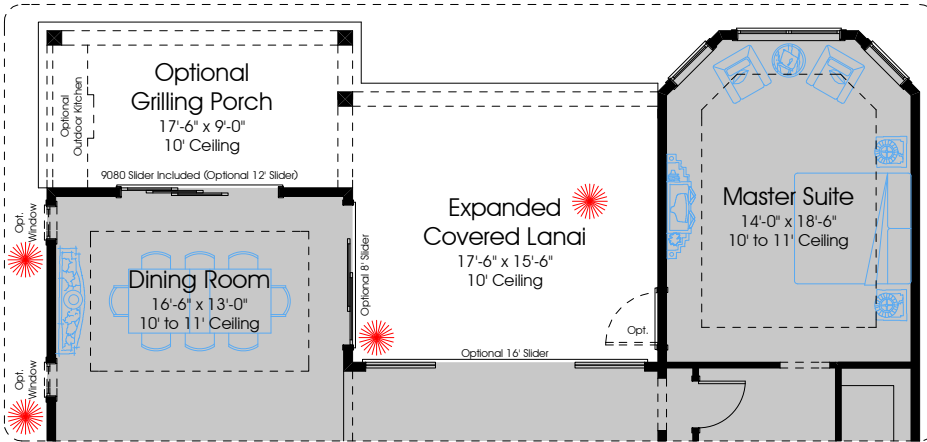

# 2642 Pre-Planned Options

Heritage Collection

Optional Expanded Covered Lanai and Optional Grilling Porch  
(Other options shown: Optional Windows and Optional Sliders at Dining Room, Optional 16' Slider at Gathering Room)

Optional Cabana and Grilling Porch w/Pool Bath (adds 322 of A/C Sq. Ft.)

Expanded Gourmet Kitchen

Optional Wetbar  
I.L.O. Storage Closet

Optional Master Bathroom

Optional Guest Suite w/Full Bath and Pool Bath (adds 420 of A/C Sq. Ft.)

Optional Bedroom 4 and Full Bath

Optional Bedroom 5 and Full Bath  
(to Home Office and a portion of 1-car garage)

Optional Guest Suite w/Pool Bath  
(adds 394 of A/C Sq. Ft.)

(Indicates option is shown in Model Home)