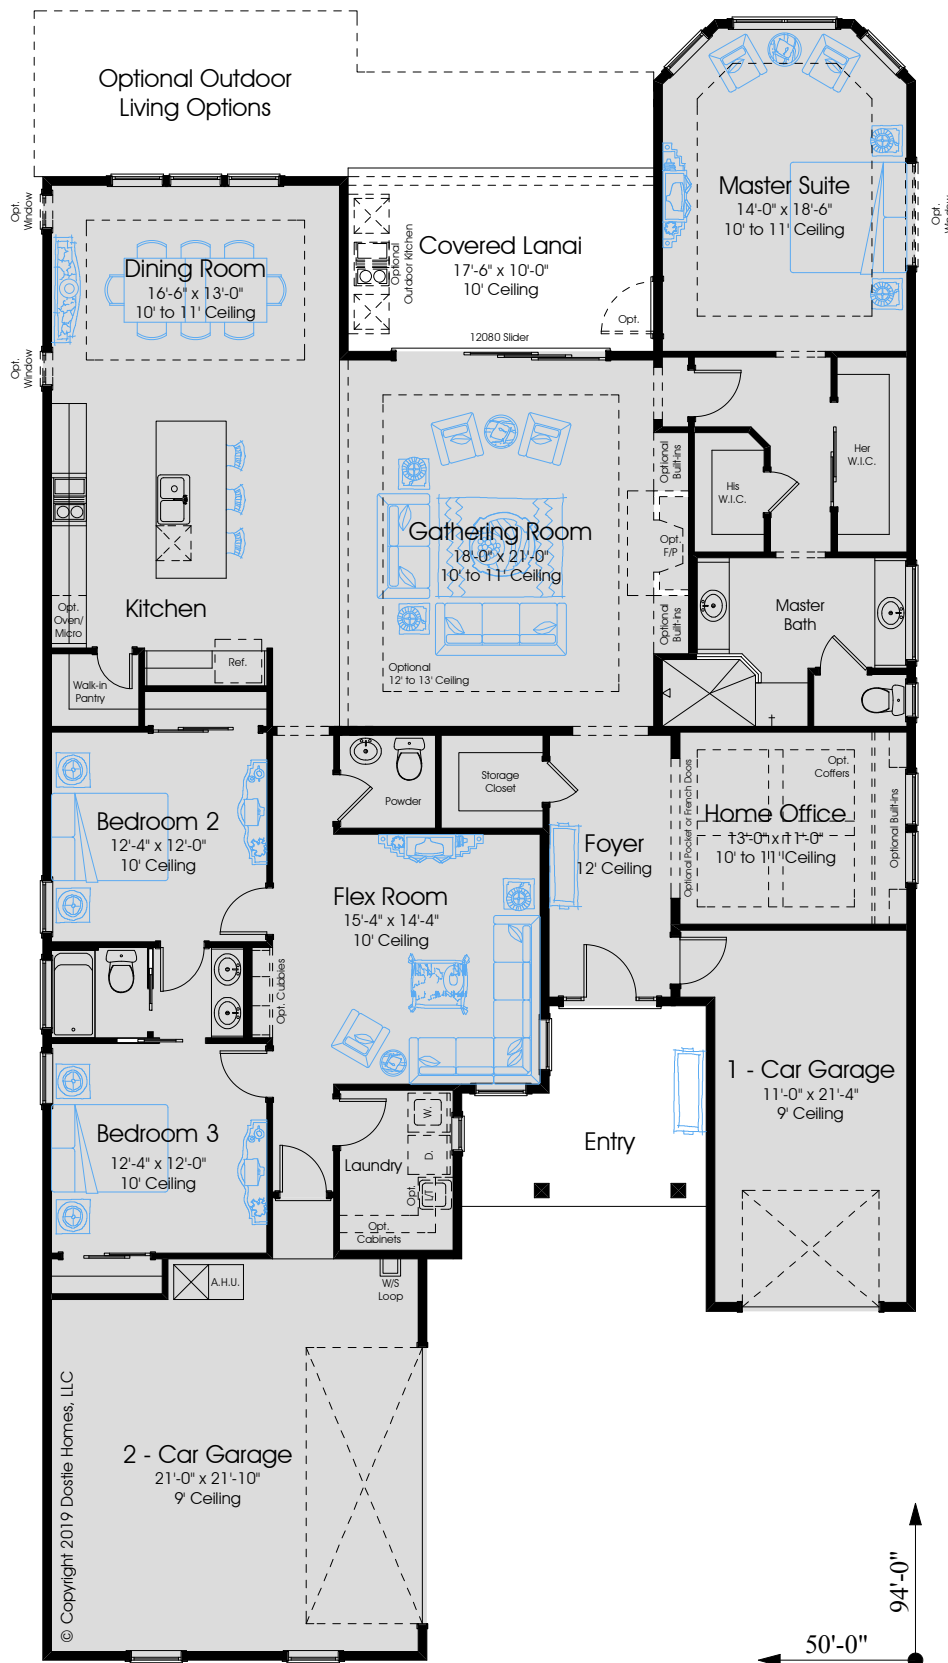

ACADIA 2642

Heritage Collection

3

2.5

3

DRAFT

First Floor Plan - Farmhouse

1st FLOOR A/C:	2642
2nd FLOOR A/C:	N/A
TOTAL A/C:	2642
COVERED PORCHES:	304
GARAGES:	770
TOTAL COVERED:	3716

ACADIA (Acadia National Park - Bar Harbor, ME)
Includes 47,000 acres of Atlantic coast recreation area primarily on Maine's Mount Desert Island.