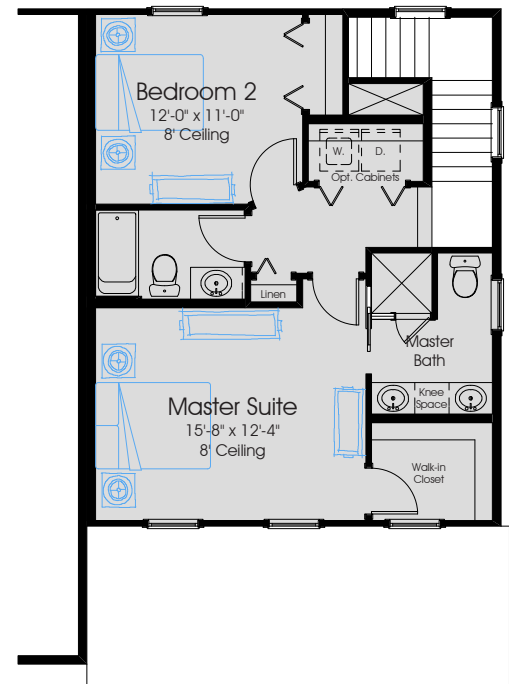

JASPER 1365 sf

1ST FLOOR A/C:	720
2ND FLOOR A/C:	645
TOTAL A/C:	1365
COVERED PORCHES:	322

ALTERNATE Second Floor Plan

First Floor Plan

Second Floor Plan