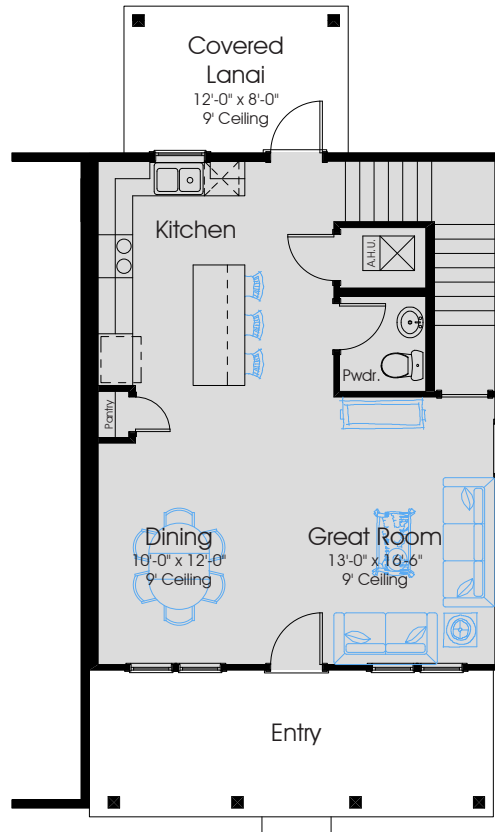

JASPER 1365 sf

1ST FLOOR A/C:	720
2ND FLOOR A/C:	645
TOTAL A/C:	1365
COVERED PORCHES:	322

ALTERNATE Second Floor Plan

First Floor Plan

Second Floor Plan