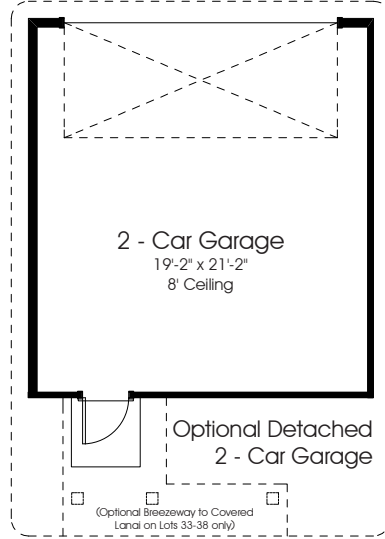

JASPER 1365 sf

1ST FLOOR A/C:	720
2ND FLOOR A/C:	645
TOTAL A/C:	1365
COVERED PORCHES:	322

ALTERNATE Second Floor Plan

First Floor Plan

Second Floor Plan