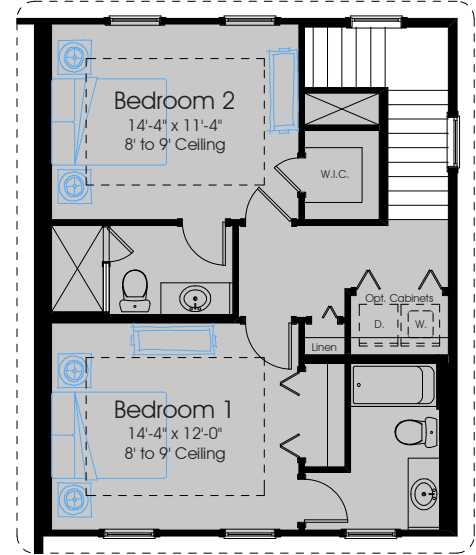

JASPER 1365 sf

1ST FLOOR A/C:	720
2ND FLOOR A/C:	645
TOTAL A/C:	1365
COVERED PORCHES:	322

ALTERNATE Second Floor Plan

First Floor Plan

Second Floor Plan