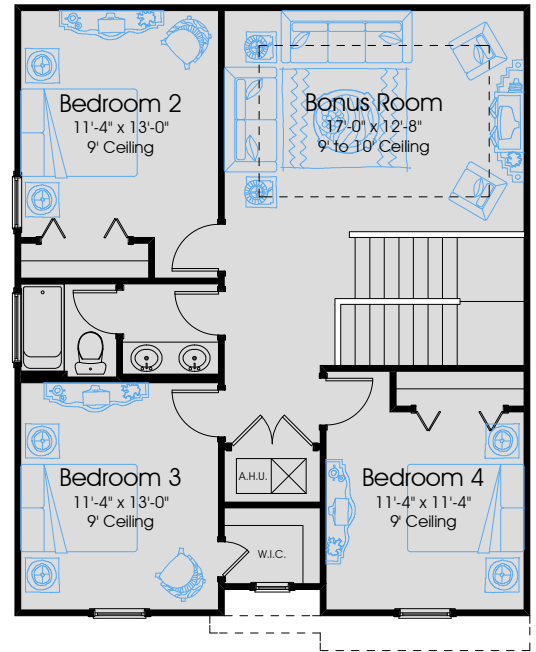

Second Floor Plan

1st FLOOR A/C:	2212
2nd FLOOR A/C:	948
TOTAL A/C:	3160
COVERED PORCHES:	186
GARAGES:	606
TOTAL COVERED:	3952