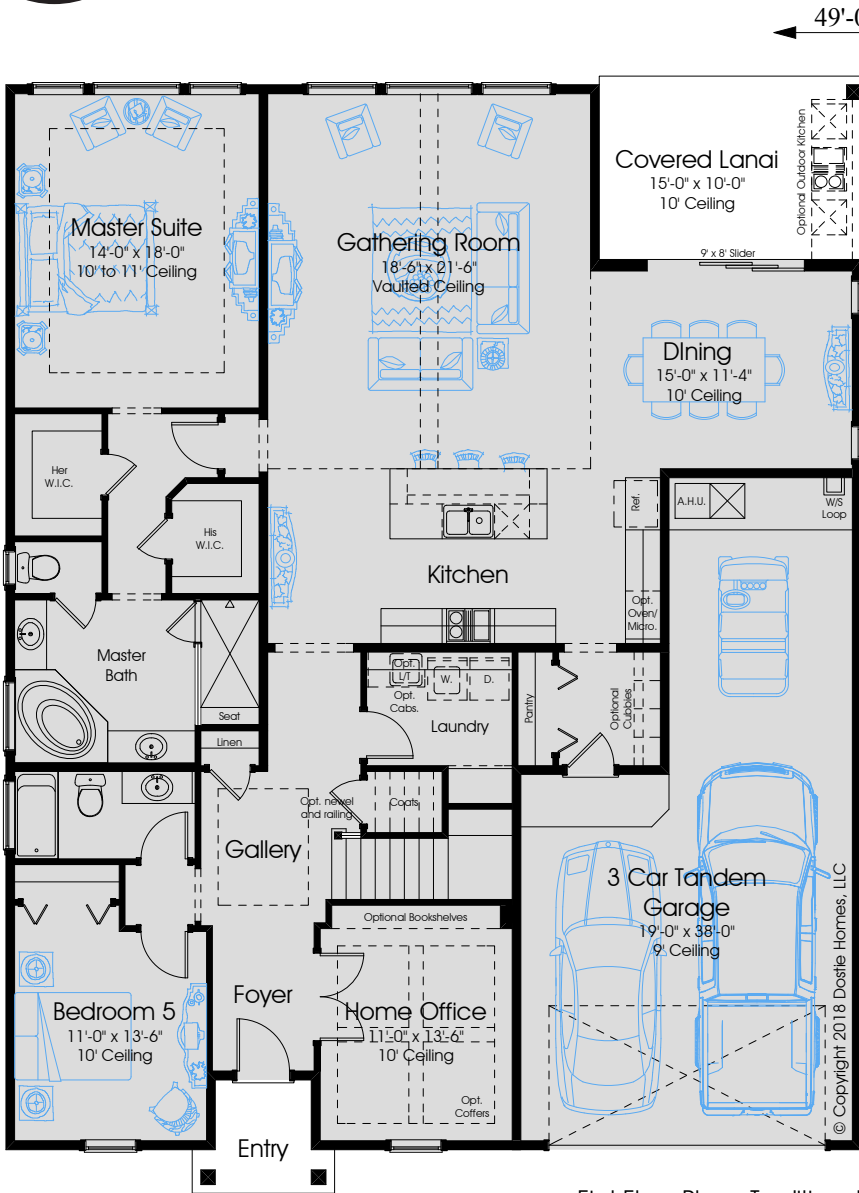

Heritage Collection

YOSEMITE 3160

5

3

3

First Floor Plan - Traditional