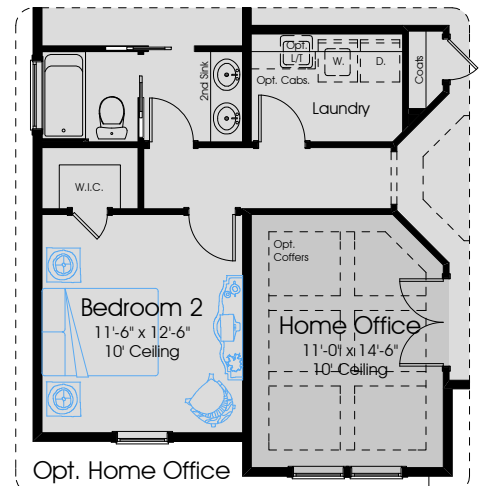

Opt. Home Office

HIGHLIGHTS:

White sandy beaches, maritime forests and desert-like sand dunes, nature study, bird watching and old oak trees.