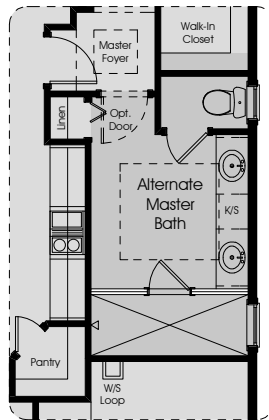

Optional Master Bath
(Deletes tub and reconfigures space)