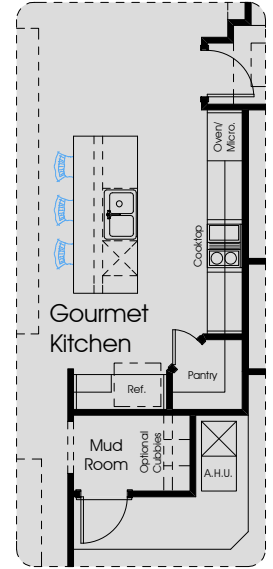

Opt. Gourmet Kitchen