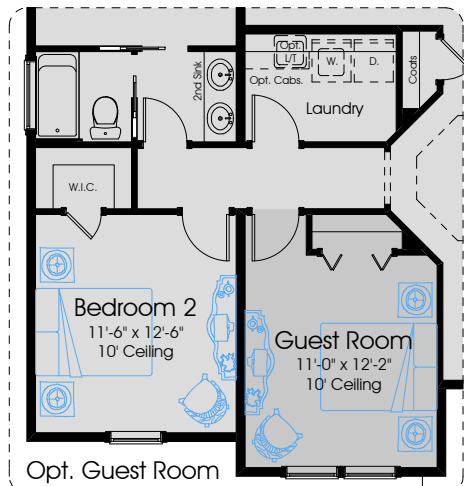

Opt. Guest Room