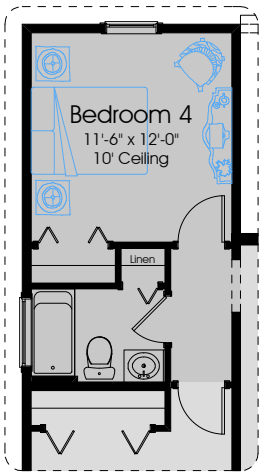

Optional Bedroom 4 and full bath