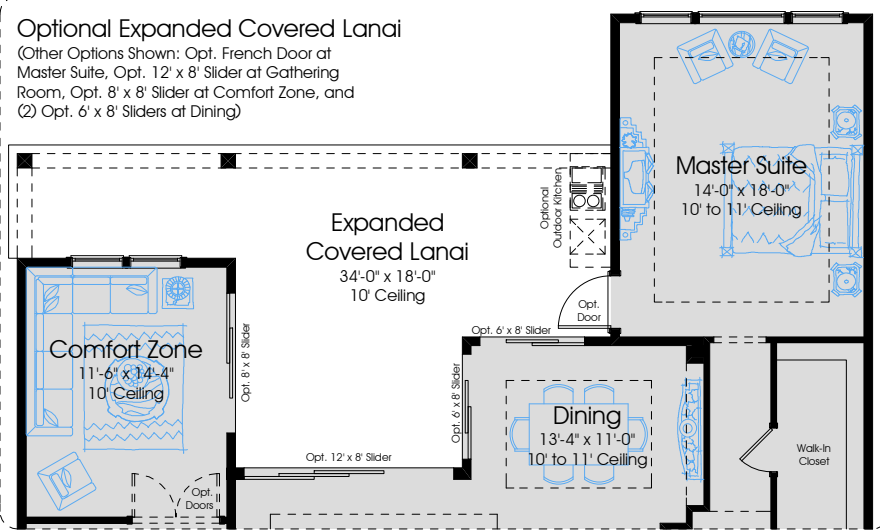

Opt. Gourmet Kitchen