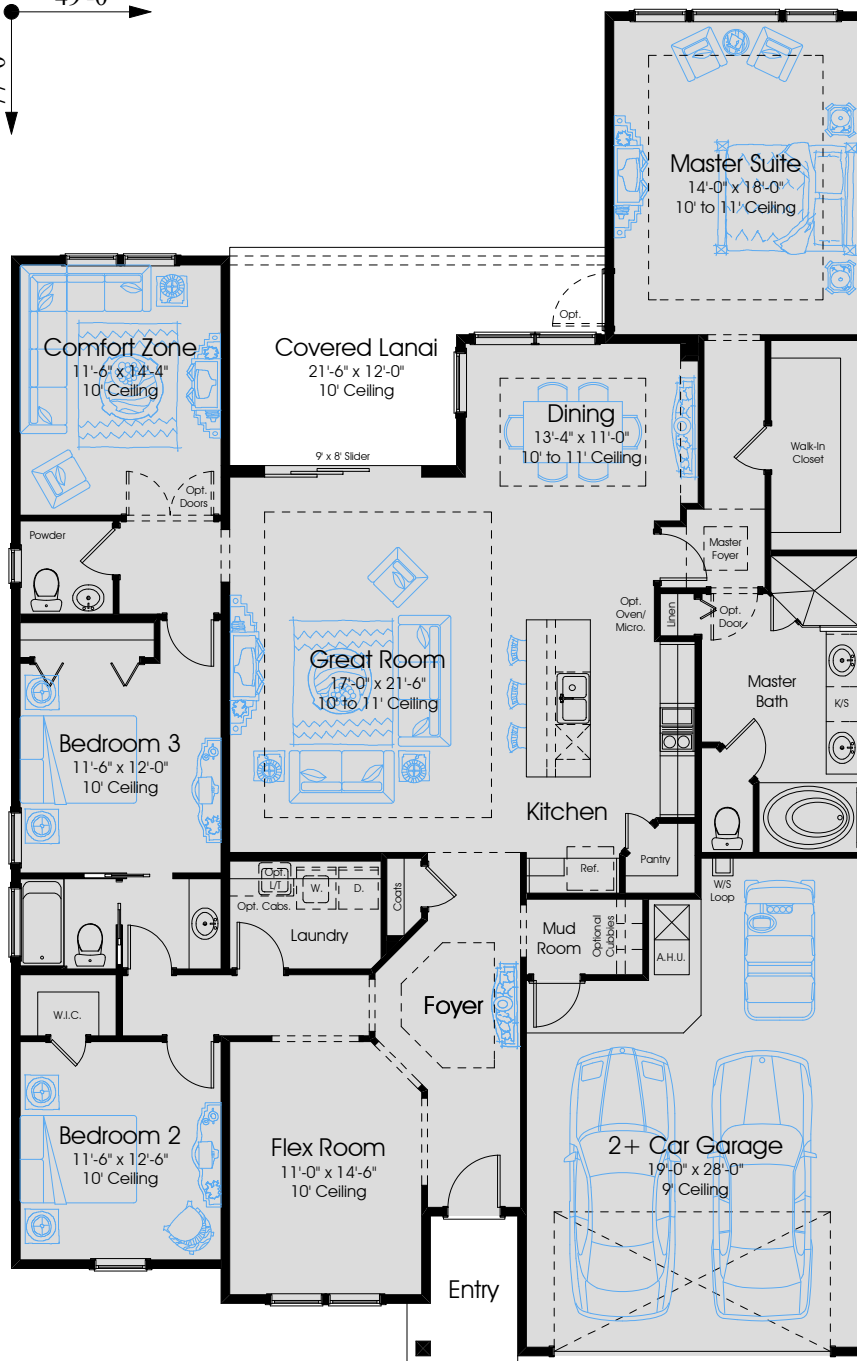

TALBOT 2463

Heritage Collection

49'-0"
77'-0"

3

2.5

2+

First Floor Plan - Farmhouse

1st FLOOR A/C:	2463
2nd FLOOR A/C:	N/A
TOTAL A/C:	2463
COVERED PORCHES:	236
GARAGES:	504
TOTAL COVERED:	3203