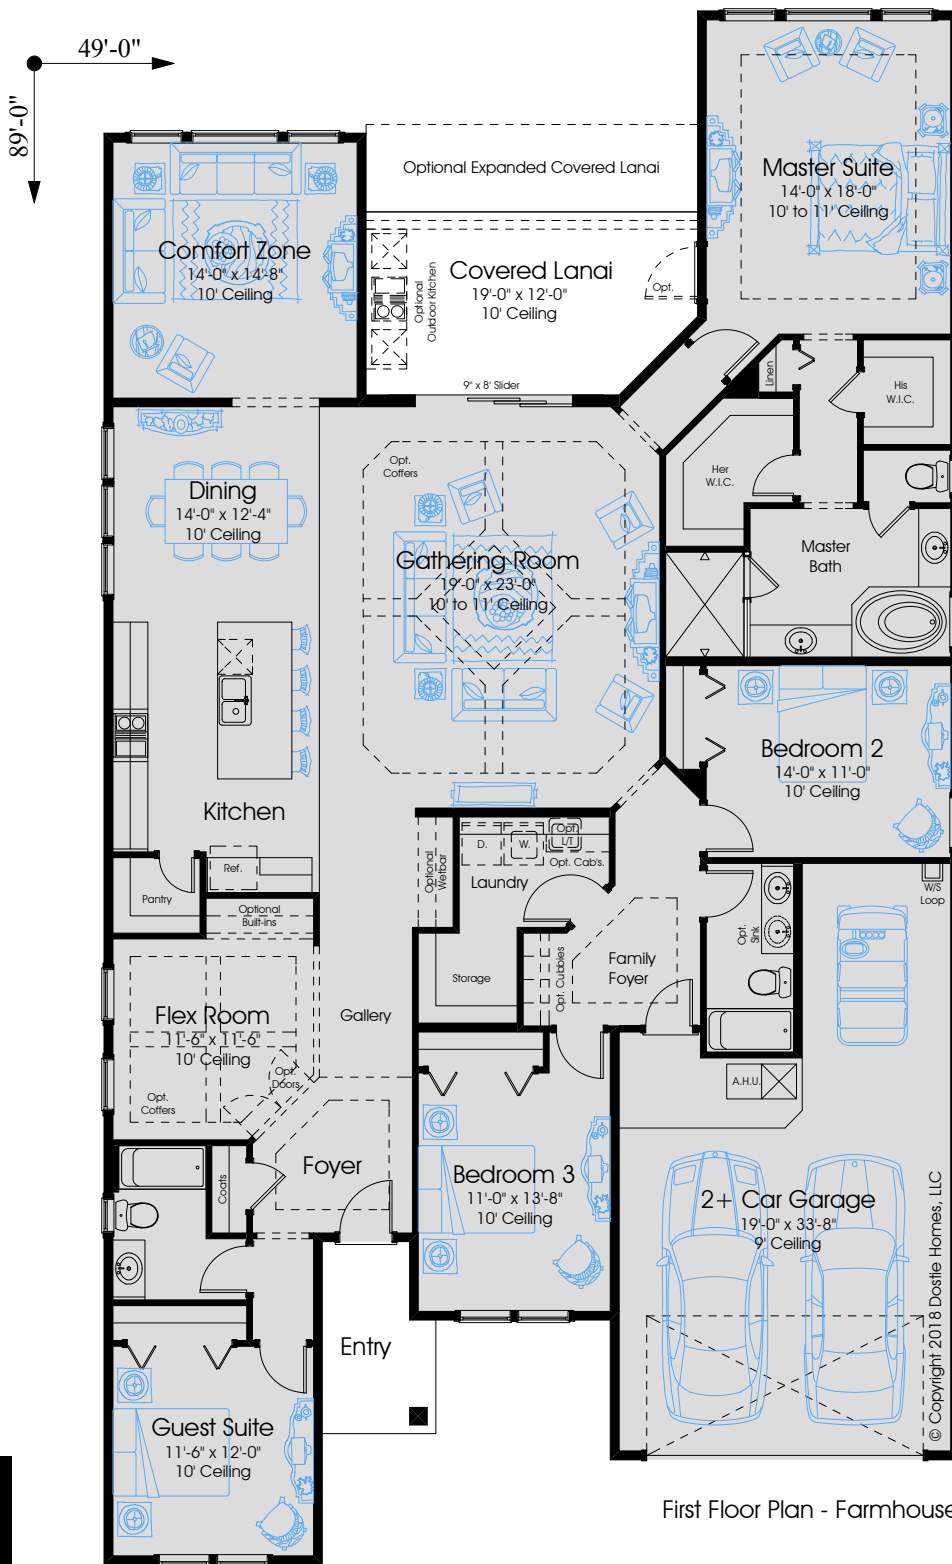

SUWANNEE 2914

Heritage Collection

4

3

2+

First Floor Plan - Farmhouse

1st FLOOR A/C:	2914
2nd FLOOR A/C:	N/A
TOTAL A/C:	2914
COVERED PORCHES:	238
GARAGES:	560
TOTAL COVERED:	3712

SUWANNEE (Suwannee River State Park - Live Oak, FL)
A high bluff overlooks the spot where the Withlacoochee River joins the Suwannee River on its way to the Gulf.