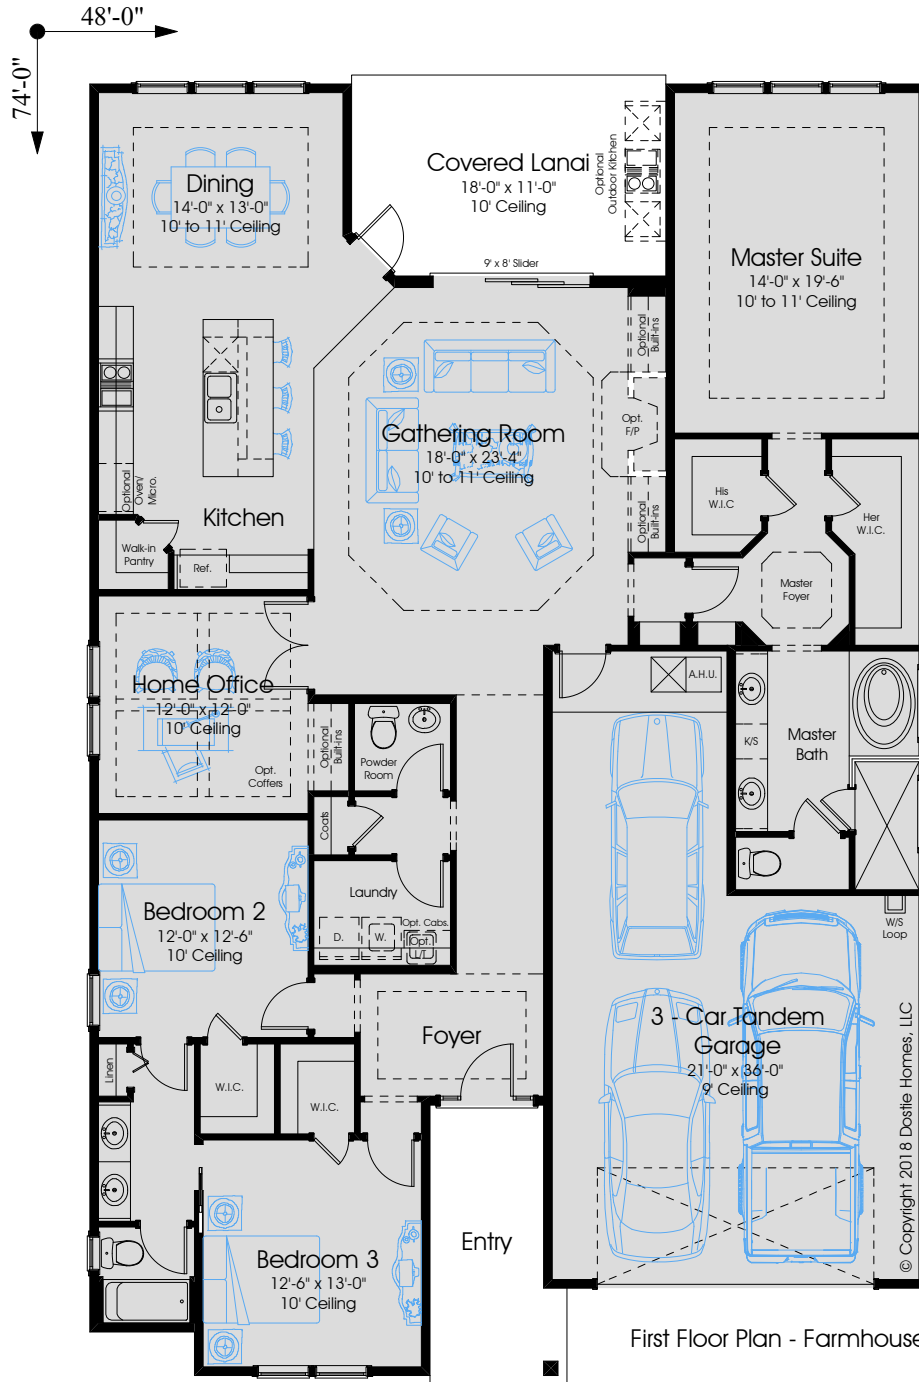

Heritage Collection

3

2.5

3

First Floor Plan - Farmhouse

© Copyright 2018 Dostie Homes, LLC

1st FLOOR A/C:	2503
2nd FLOOR A/C:	N/A
TOTAL A/C:	2503
COVERED PORCHES:	300
GARAGES:	629
TOTAL COVERED:	3432