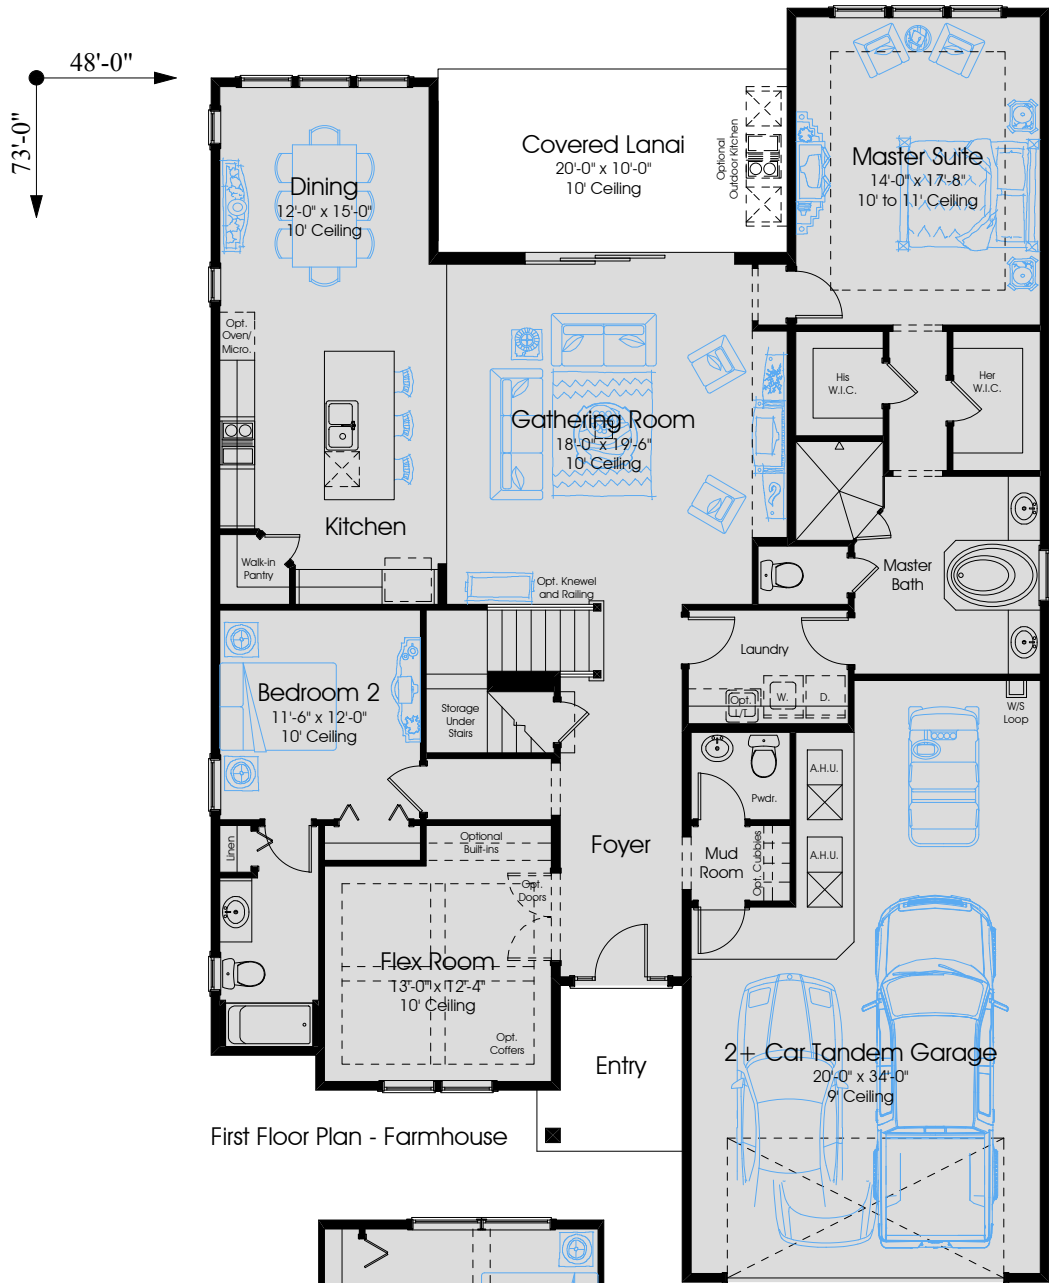

GRANADA 2840

Heritage Collection

4

3.5

2+

1st FLOOR A/C:	2187
2nd FLOOR A/C:	653
TOTAL A/C:	2840
COVERED PORCHES:	282
GARAGES:	628
TOTAL COVERED:	3750

GRANADA (Granada Park - Jacksonville, FL)
Named after a city in Spain, Granada Park is a lovely 4-acre park located in the San Marco area of Jacksonville.