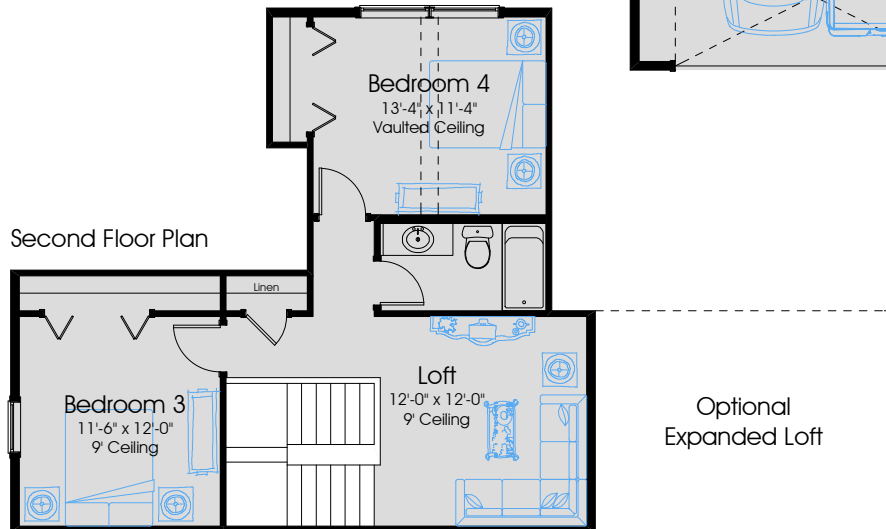

GRANADA 2840

Heritage Collection

4

3.5

2+

1st FLOOR A/C:	2187
2nd FLOOR A/C:	653
TOTAL A/C:	2840
COVERED PORCHES:	282
GARAGES:	628
TOTAL COVERED:	3750

GRANADA (Granada Park - Jacksonville, FL)
Named after a city in Spain, Granada Park is a lovely 4-acre park located in the San Marco area of Jacksonville.