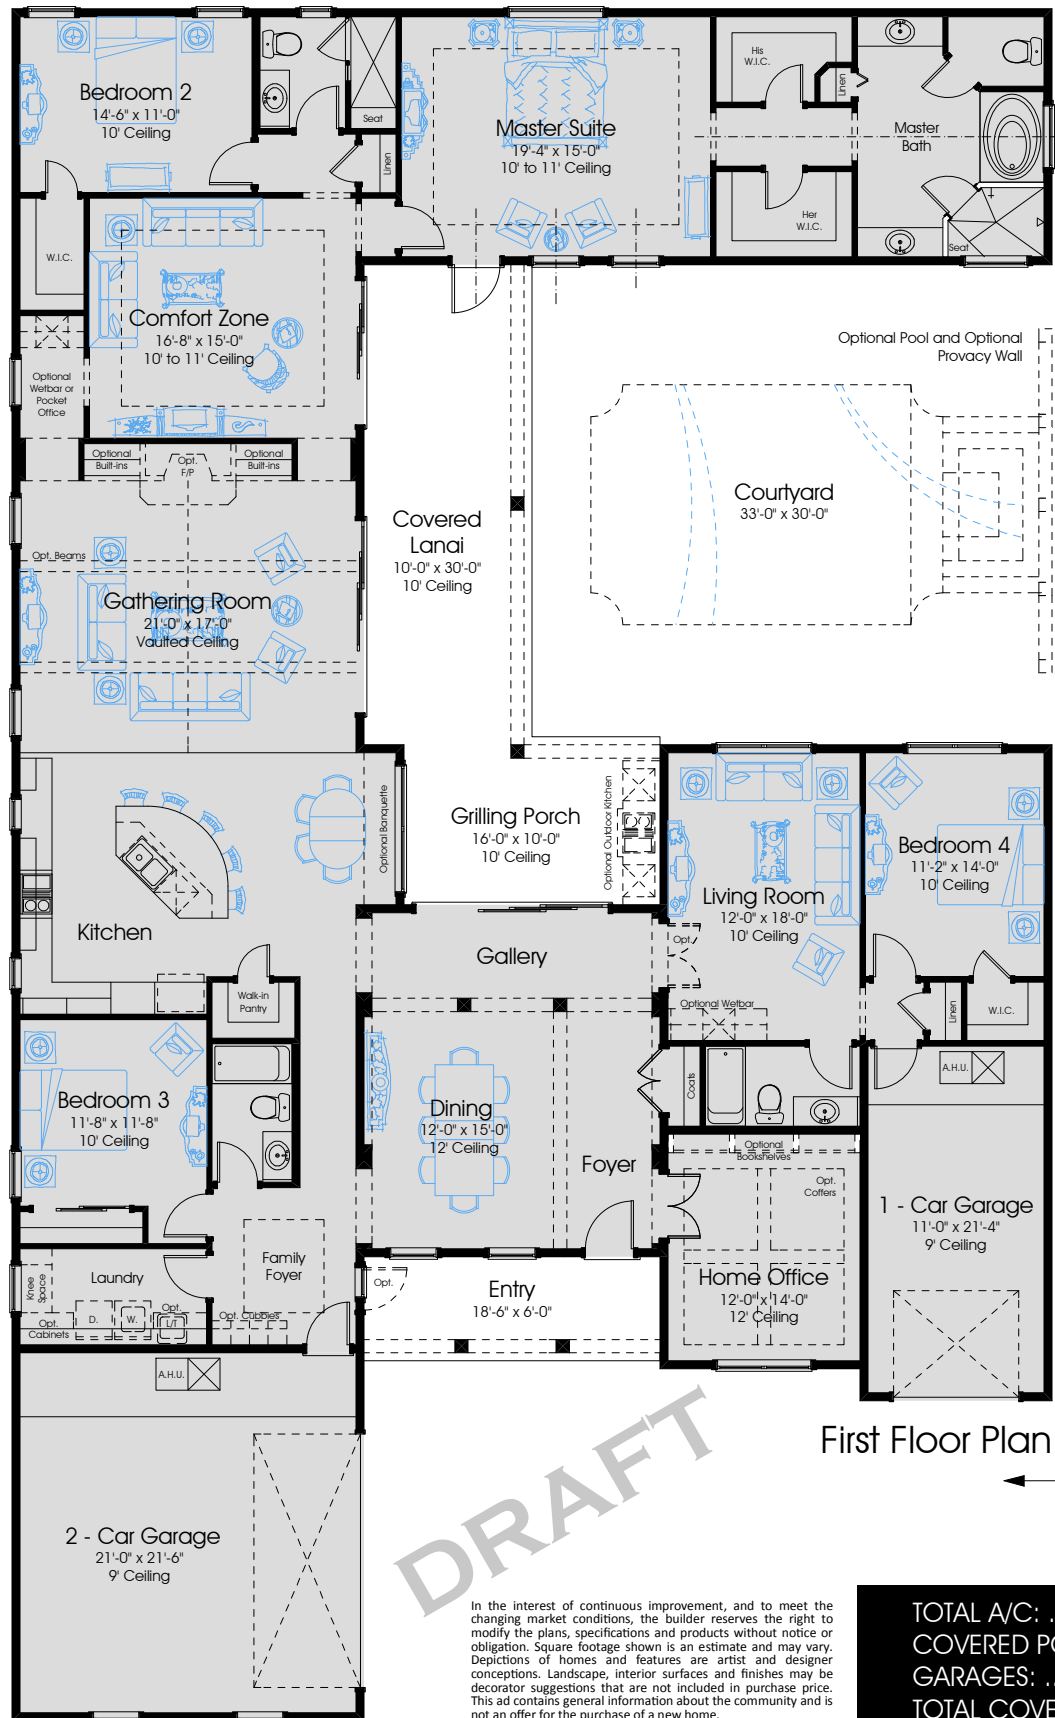

Classic Collection

ORCHARD

3692

3692 Pre-Planned Options

Classic Collection

4

4

3

DRAFT

TOTAL A/C:	3692
COVERED PORCHES:	571
GARAGES:	762
TOTAL COVERED:	5025