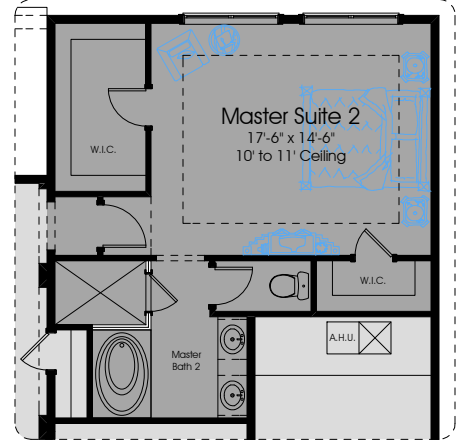

Optional Master Suite and Master Bath 2 i.l.o. Living Room and Bedroom 4