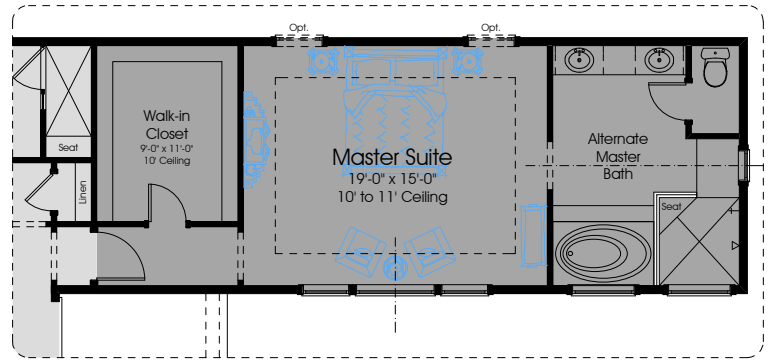

Optional Master Suite Layout (Shown with Alternate Master Bath)