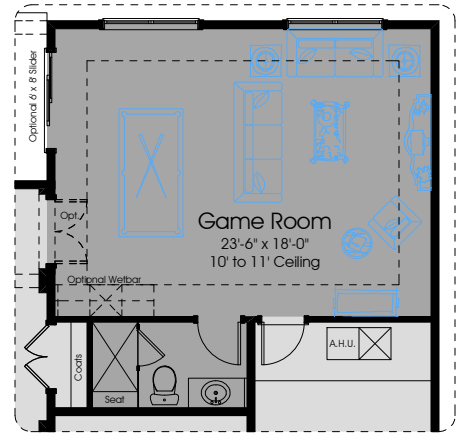

Optional Game Room i.l.o. Living Room and Bedroom 4 (shown with shower i.l.o. tub)